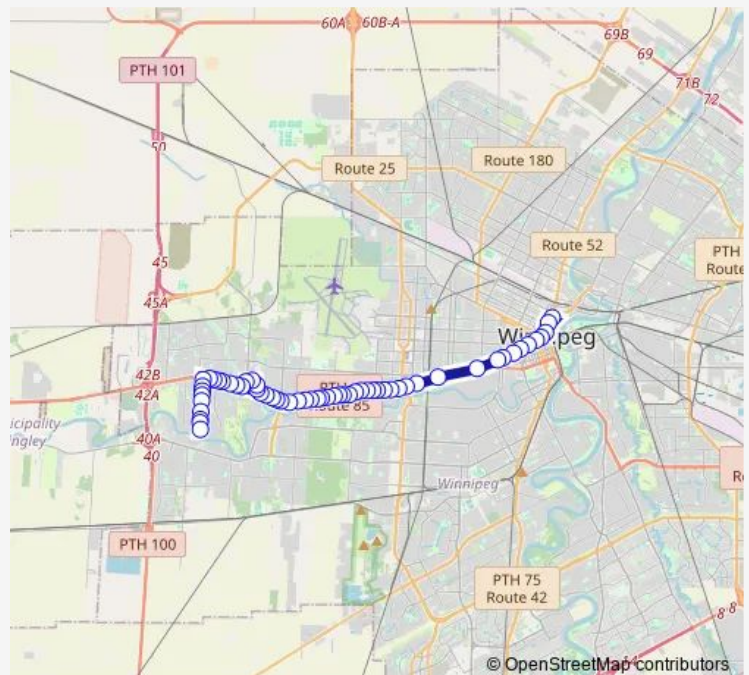

Eastbound Portage at Parkdale

Eastbound Portage at Westwood

Eastbound Portage at Banting

Eastbound Portage at Daer

Eastbound Portage at Golf

Route schedule

Southbound St Charles at St. Charles Loop — Eastbound Pacific at Martha

Monday 08:23-21:19

Tuesday 08:23-21:19

Wednesday 08:23-21:19

Thursday 08:23-21:19

Friday 08:23-21:19

Saturday 05:28-21:16

Sunday —

Route info

Direction: Southbound St Charles at St. Charles Loop

Stops: 63

Trip Duration: 0 hour 47 min

21 — Portage Express

Eastbound Portage at Country Club

Eastbound Portage at Woodlands

Eastbound Portage at Sturgeon

Eastbound Portage at Oakdean

Eastbound Portage at Woodhaven

Eastbound Portage at Old Mill

Eastbound Portage at Windham

Eastbound Portage at Ainslie

Eastbound Portage at Rita

Eastbound Portage at Olive

Eastbound Portage at Whytewold