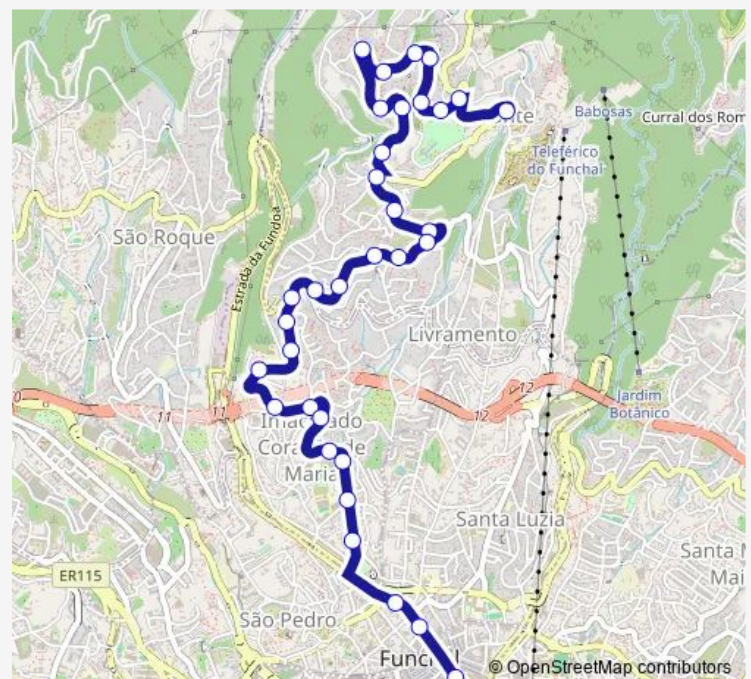

Thursday 07:10-23:10

Friday 07:10-23:10

Saturday 07:25-20:30

Sunday 07:25-20:30

Route info

Direction: Monte-Lajinhas (971)

Stops: 39

Trip Duration: 0 hour 28 min