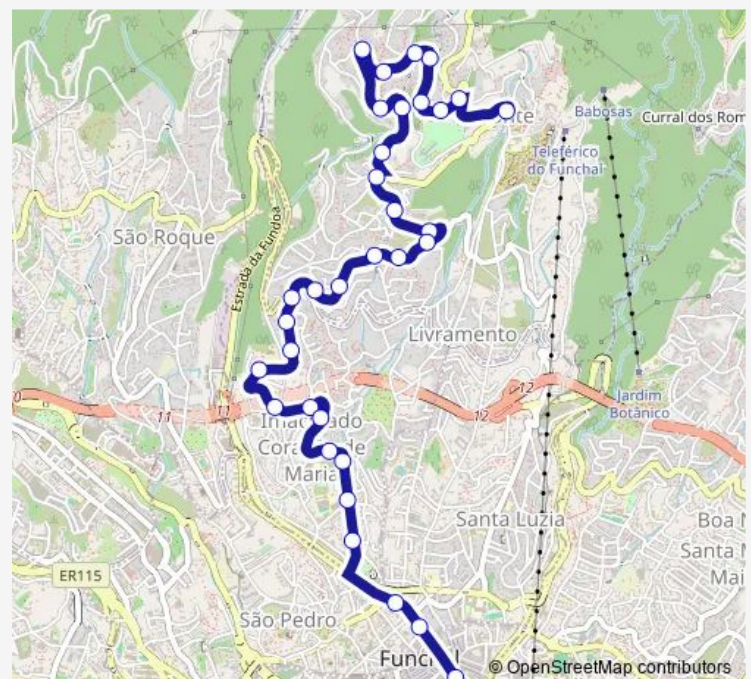

### Route schedule

Monte-Lajinhas (971) — Alfândega (154)

|           |             |
|-----------|-------------|
| Monday    | 07:10-23:10 |
| Tuesday   | 07:10-23:10 |
| Wednesday | 07:10-23:10 |
| Thursday  | 07:10-23:10 |
| Friday    | 07:10-23:10 |
| Saturday  | 07:25-20:30 |
| Sunday    | 07:25-20:30 |

### Route info

Direction: Monte-Lajinhas (971)

Stops: 39

Trip Duration: 0 hour 28 min

Monte Depois Miradouro D (526)

Monte Rua 1 de Maio D (524)

Monte Pedreira D (522)

CZ Livramento D (520)