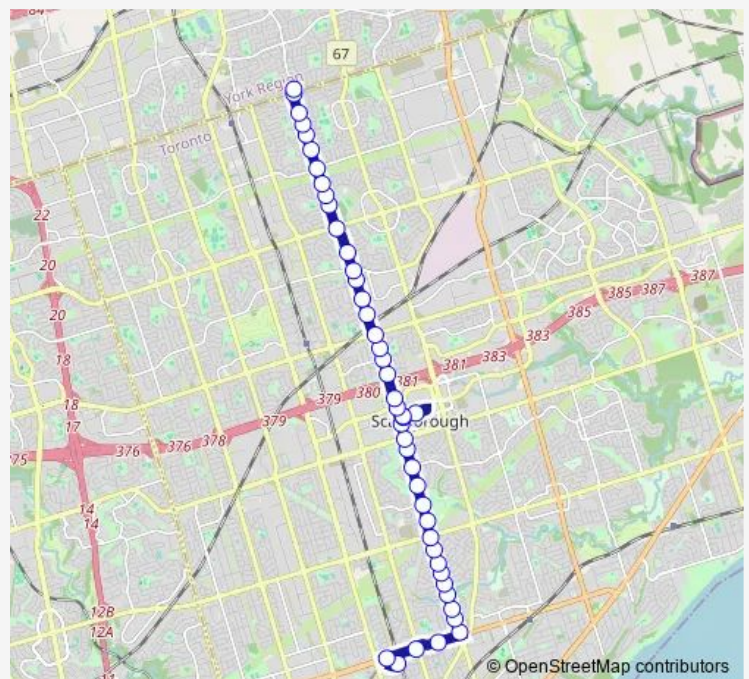

Brimley Rd at Bernadine St

Brimley Rd at Ellesmere Rd

Brimley Rd at Omni Dr North Side

Triton Rd at Borough Dr

Route schedule

Kennedy Station - Platform B — Brimley Rd at Steeles Ave East North Side

Monday 05:37-01:00⁺¹

Tuesday 05:37-01:00⁺¹

Wednesday 05:37-01:00⁺¹

Thursday 05:37-01:00⁺¹

Friday 05:37-01:00⁺¹

Saturday 06:00-01:00⁺¹

Sunday 06:30-01:00⁺¹

Route info

Direction: Kennedy Station - Platform B

Stops: 45

Trip Duration: 0 hour 39 min

21 — Brimley

Scarborough Centre Station

Triton Rd at Borough Dr

Brimley Rd at Progress Ave

Opposite 1750 Brimley Rd

Brimley Rd at Grittani Lane

Direction: Brimley Rd at Steeles Ave East

Stops: 45

Trip Duration: 0 hour 42 min

Brimley Rd at Golden Gate Crt

Brimley Rd at Ellesmere Rd South Side

Brimley Rd at Applefield Dr (North)

Brimley Rd at Waterfield Dr