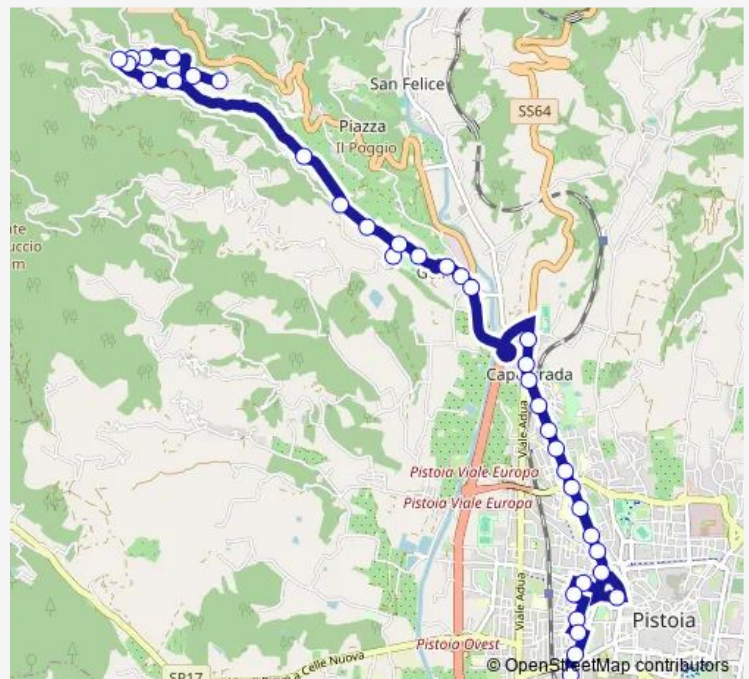

Monday 08:35-11:35

Tuesday 08:35-11:35

Wednesday 08:35-11:35

Thursday 08:35-11:35

Friday 08:35-11:35

Saturday 08:35-11:35

Sunday —

Route info

Direction: Gello (Capolinea)

Stops: 18

Trip Duration: 0 hour 21 min

21 — Pistoia Fs - Gello - Stazzana - Campiglio - Statigliana

Direction

Statigliana — P.Za D. Alighieri (Staz. 3)

39 stops

[Open route schedule](#)

Fosso Delle Coste

Baroglio

Ponte Dell'Agnolo

Via Dei Ciuti

Gello (Capolinea)

Bivio Sarripoli

Villaggio Il Rovio

Molino Del Lenzi

Monday	14:25-18:35
Tuesday	14:25-18:35
Wednesday	14:25-18:35
Thursday	14:25-18:35
Friday	14:25-18:35
Saturday	14:25-18:35
Sunday	—

Route info

Direction: P.Za D. Alighieri (Staz. 3)

Stops: 45

Trip Duration: 0 hour 41 min