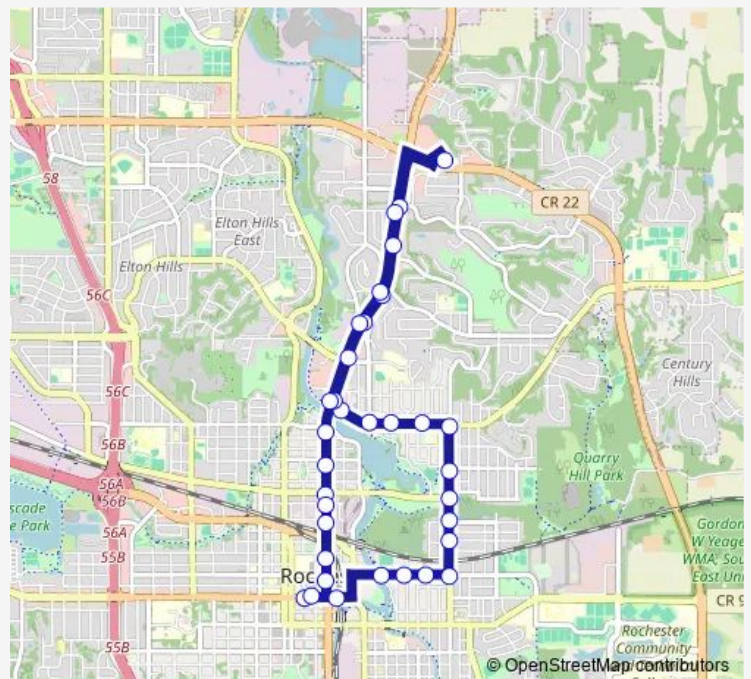

**Direction**  
 Downtown Transit CTR D — North Bdwy PK AND Ride  
 23 stops  
[Open route schedule](#)

- Downtown Transit CTR D
- 2 ST SE AND 1 AVE Se
- CTR ST E AND Mayo PK DR Se
- CTR ST E AND 7 AVE Se
- CTR ST E AND 9 AVE Se
- CTR ST E AND 11 AVE Se
- 11 AVE NE AND 3 ST Ne
- 11 AVE NE AND 5 ST Ne
- 11 AVE NE AND 7 ST Ne
- 11 AVE NE AND South OF 9 ST Ne
- 11 AVE NE AND 10 ST Ne
- 11 AVE NE AND 14 ST Ne
- 14 ST NE AND 8 AVE Ne
- 14 ST NE AND 5 AVE Ne
- 14 ST NE AND 3 AVE Ne
- 14 ST NE AND 1 AVE Ne
- Bdwy N AT Silver LK Shpg Ctr
- Bdwy AVE N AND 17 ST Ne
- Bdwy AVE N AND 3 AVE Ne
- Bdwy AVE N AND NO HTS DR Ne
- Bdwy AVE N AND NO HLS DR Ne

**Route schedule**

Downtown Transit CTR D — North Bdwy PK AND Ride

Monday	—
Tuesday	—
Wednesday	—
Thursday	—
Friday	—
Saturday	19:17
Sunday	19:17

**Route info**

Direction: Downtown Transit CTR D

Stops: 23

Trip Duration: 0 hour 15 min

Bdwy AVE N AND Rocky CRK DR Ne

North Bdwy PK AND Ride

**Direction**

North Bdwy PK AND Ride — Pwtoc Depot

2 stops

[Open route schedule](#)

North Bdwy PK AND Ride

Pwtoc Depot

## Route info

Direction: North Bdwy PK AND Ride

Stops: 2

Trip Duration: 0 hour 5 min

**Direction**

undefined — undefined

0 stops

[Open route schedule](#)