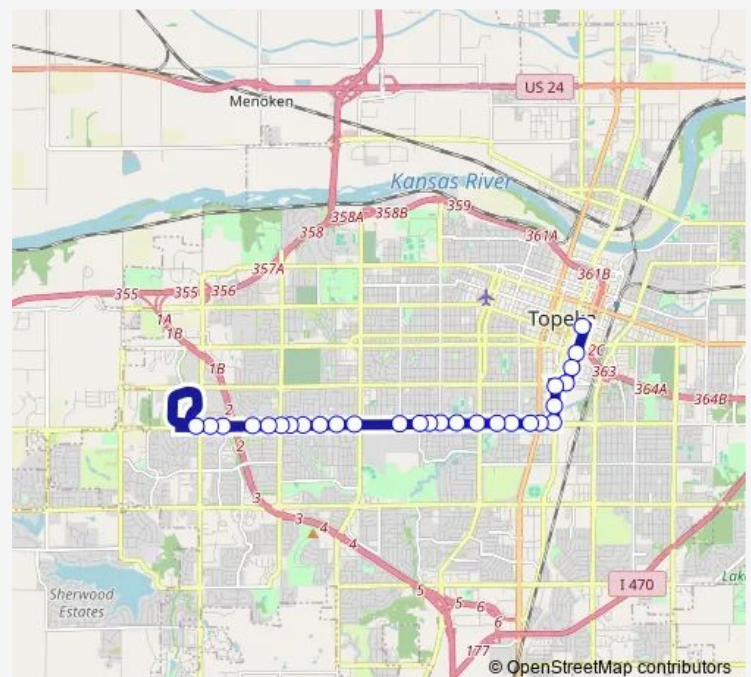

Thursday 06:45-07:15

Friday 06:45-07:15

Saturday —

Sunday —

Route info

Direction: Quincy Street Station

Stops: 32

Trip Duration: 0 hour 19 min

21 — #21 W 21st to West Ridge

21st @ Mcalister

21st @ Hope

21st @ Sims Wb

21st @ Crest

21st @ Fairlawn Wb

21st @ Chelsea Wb

21st @ Belle Wb

Saturday 08:15-17:15

Sunday —

Route info

Direction: Quincy Street Station

Stops: 28

Trip Duration: 0 hour 19 min

21st @ Westport Wb

21st @ Ashworth Wb

Direction: Quincy Street Station

Stops: 31

Trip Duration: 0 hour 19 min

21st @ Fairlawn Wb

21st @ Chelsea Wb

21st @ Belle Wb

21st @ Westport Wb

21st @ Ashworth Wb