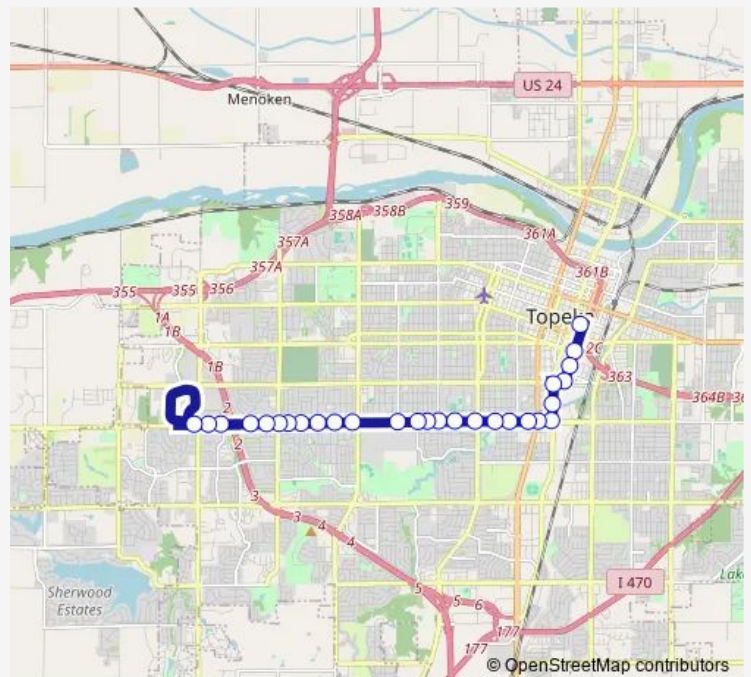

21st @ Macvicar Wb

21st @ High Wb

21st @ Randolph Wb

21st @ Oakley Wb

VA 2

Gage @ 23rd

Gage @ Garden Lane

21st @ Mission (Gage) Wb

Route schedule

Quincy Street Station — 21st @ Wanamaker

Monday 06:45-07:15

Tuesday 06:45-07:15

Wednesday 06:45-07:15

Thursday 06:45-07:15

Friday 06:45-07:15

Saturday —

Sunday —

Route info

Direction: Quincy Street Station

Stops: 32

Trip Duration: 0 hour 19 min

21 — #21 W 21st to West Ridge

21st @ Mcalister

21st @ Hope

Thursday —

Friday 06:15-17:15

Saturday —

Sunday —

Route info

Direction: Quincy Street Station

Stops: 31

Trip Duration: 0 hour 19 min