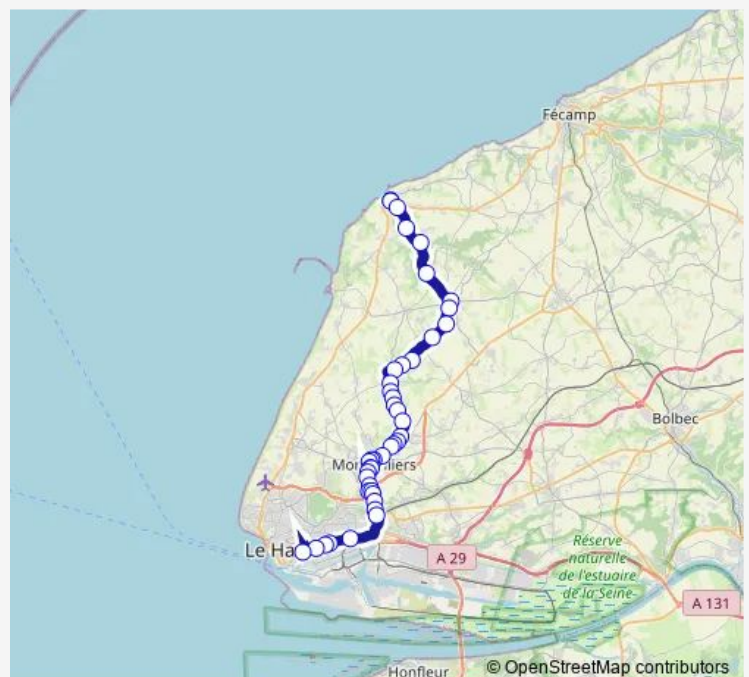

Les Pommiers

Route schedule

Le Grandval — Gares

Monday 06:20-20:20

Tuesday 06:20-20:20

Wednesday 06:20-20:20

Thursday 06:20-20:20

Friday 06:20-20:20

Saturday 06:20-20:20

Sunday 09:20-20:20

Route info

Direction: Le Grandval

Stops: 43

Trip Duration: 1 hour 4 min

Valadry

La Payennière

Saturday 05:00-18:45

Sunday 07:45-18:45

Route info

Direction: Gares

Stops: 38

Trip Duration: 0 hour 59 min

Le Bec

Le Bourg