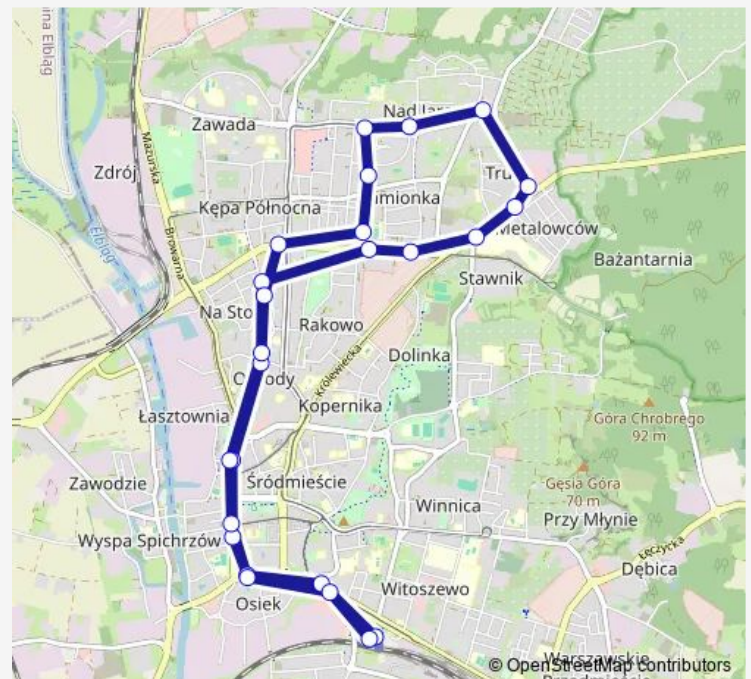

Thursday 04:20-22:15

Friday 04:20-22:15

Saturday 04:15-22:33

Sunday 06:00-21:41

Route info

Direction: Dworzec

Stops: 25

Trip Duration: 0 hour 45 min

21 — Linia 21

Pl. Słowiański 2

Al. Tysiąclecia (Opgik)

Grunwaldzka (Elzam) 2

Dworzec PKP/Pks

21 Bus time schedules and route maps are available in an offline PDF at busmaps.com. Use the busmaps.com website to see live bus times, train schedule or subway schedule, and step-by-step directions for all public transit in Elblag