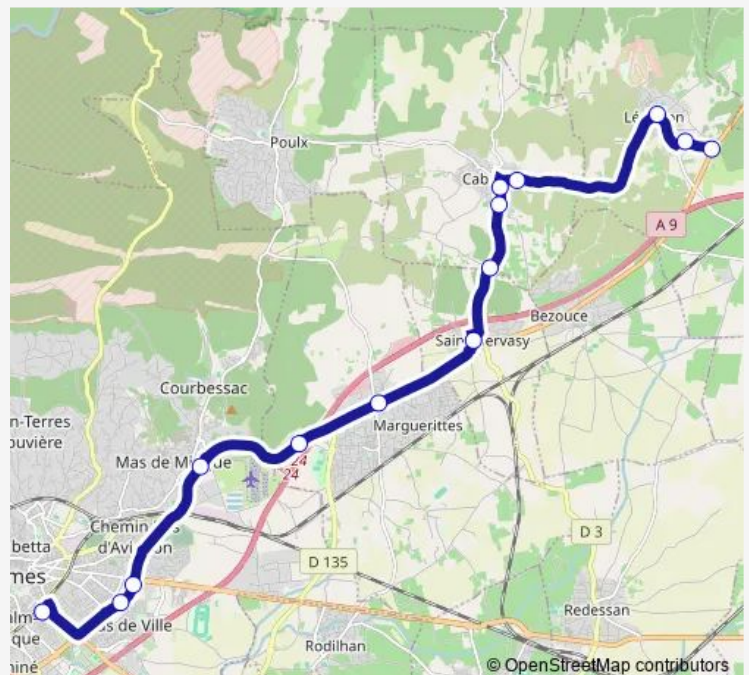

Direction

Vayet — Gare Routiere

12 stops

[Open route schedule](#)

Vayet

Caveroque

ST Etienne

LA Cairade

Route schedule

Vayet — Gare Routiere

Monday 07:00

Tuesday 07:00

Wednesday 07:00

Thursday 07:00

Friday 07:00

Saturday —

Sunday —

Route info

Direction: Vayet

Stops: 12

Trip Duration: 0 hour 36 min

Direction

Gare Routiere — Croix DES Soldats

14 stops

Route info

Direction: Gare Routiere

Stops: 14

Trip Duration: 0 hour 43 min

Direction

Croix DES Soldats — Gare Routiere

14 stops

[Open route schedule](#)