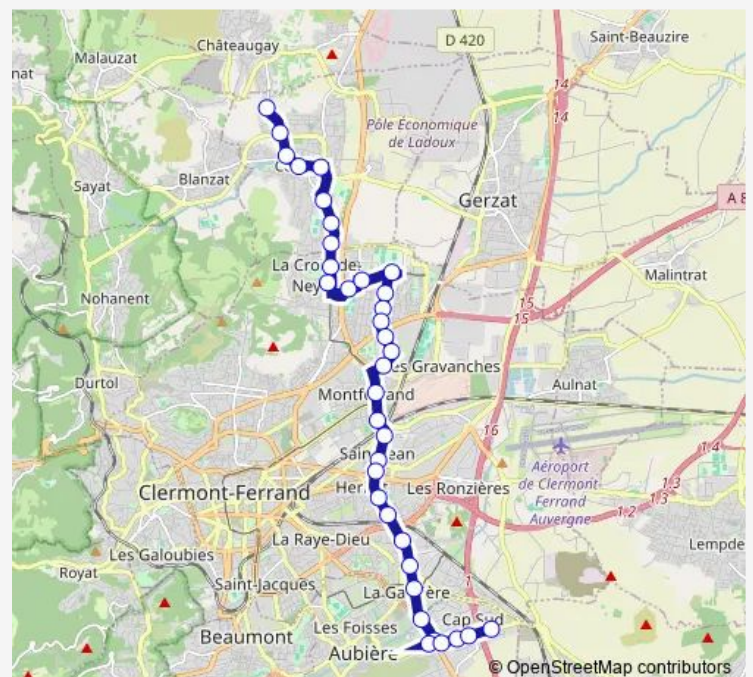

Gravanches

Route schedule

Cebazat CHU L.Michel — Aubière Z.I. Ribes

Monday 06:27-20:17

Tuesday 06:27-20:17

Wednesday 06:27-20:17

Thursday 06:27-20:17

Friday 06:27-20:17

Saturday 06:09-20:34

Sunday —

Route info

Direction: Cebazat CHU L.Michel

Stops: 36

Trip Duration: 0 hour 52 min

Chappe

Lycée Gergovie

Quartier Chambon

Roussillon

Chazots

Gourgat

Aubière Z.I. Ribes

Direction

Aubière Z.I. Ribes — Cebazat CHU L.Michel

35 stops