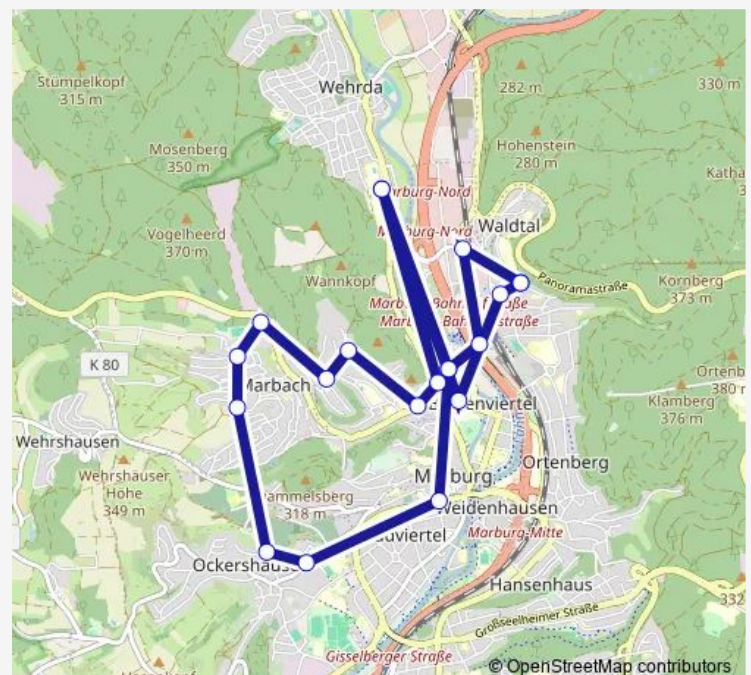

Direction

Marburg Geschwister-Scholl-Straße — Marburg Geschwister-Scholl-Straße

20 stops

[Open route schedule](#)

Marburg Geschwister-Scholl-Straße

Marburg Schlosserstraße

Marburg Hauptbahnhof

Marburg Bahnhofstraße

Marburg-Wehrda Diakonie-Hebronberg

Marburg Elisabethstraße

Marburg Wilhelm-Roser-Straße

Marburg Wannkopfstraße

Marburg An der Haustatt

Marburg-Marbach Behringwerke

Marburg-Marbach Europabadstraße

Marburg-Marbach Salegrund

Route schedule

Marburg Geschwister-Scholl-Straße — Marburg Geschwister-Scholl-Straße

Monday 09:00-15:00

Tuesday 09:00-15:00

Wednesday 09:00-15:00

Thursday 09:00-15:00

Friday 09:00-15:00

Saturday —

Sunday —

Route info

Direction: Marburg Geschwister-Scholl-Straße

Stops: 20

Trip Duration: 0 hour 51 min

21 Bus time schedules and route maps are available in an offline PDF at busmaps.com. Use the busmaps.com website to see live bus times, train schedule or subway schedule, and step-by-step directions for all public transit in Marburg an der Lahn