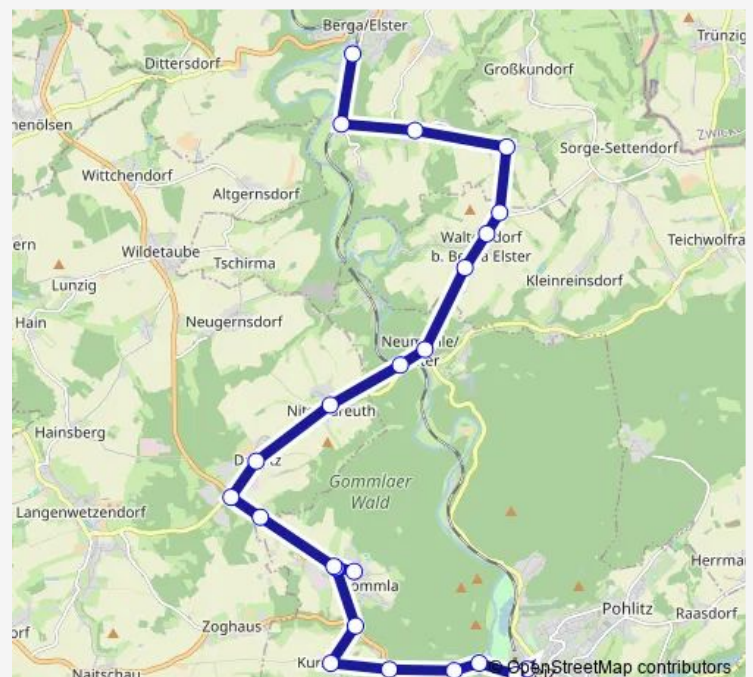

Tuesday 07:17

Wednesday 07:17

Thursday 07:17

Friday 07:17

Saturday —

Sunday —

Route info

Direction: Großkundorf, Feuerwehr

Stops: 15

Trip Duration: 0 hour 31 min

Direction

Berga / Elster, Bahnhof — Sorge, Wartehalle

7 stops

[Open route schedule](#)

Berga / Elster, Bahnhof

Berga / Elster, Schule

Tuesday 07:26

Wednesday 07:26

Thursday 07:26

Friday 07:26

Saturday —

Sunday —

Route info

Direction: Berga / Elster, Bahnhof