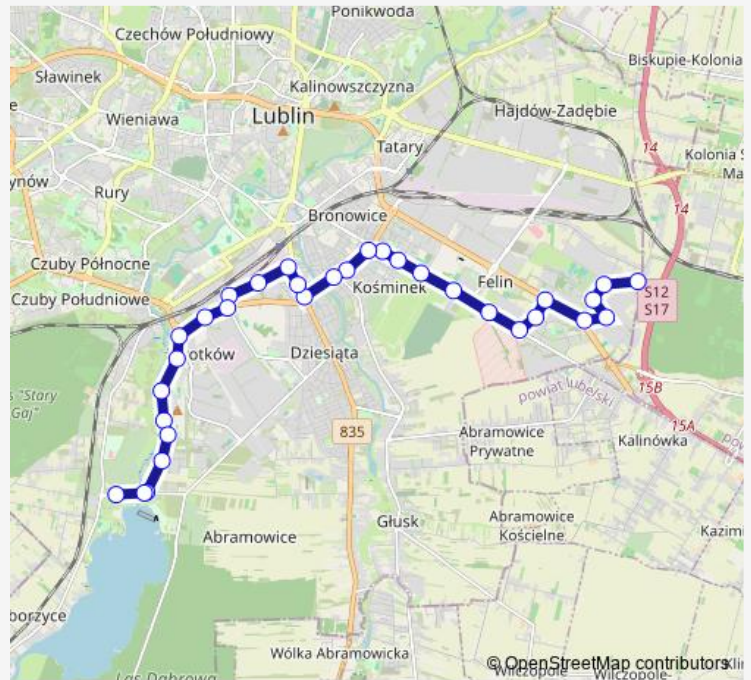

### Direction

undefined — undefined

0 stops

[Open route schedule](#)

### Route info

No Stops