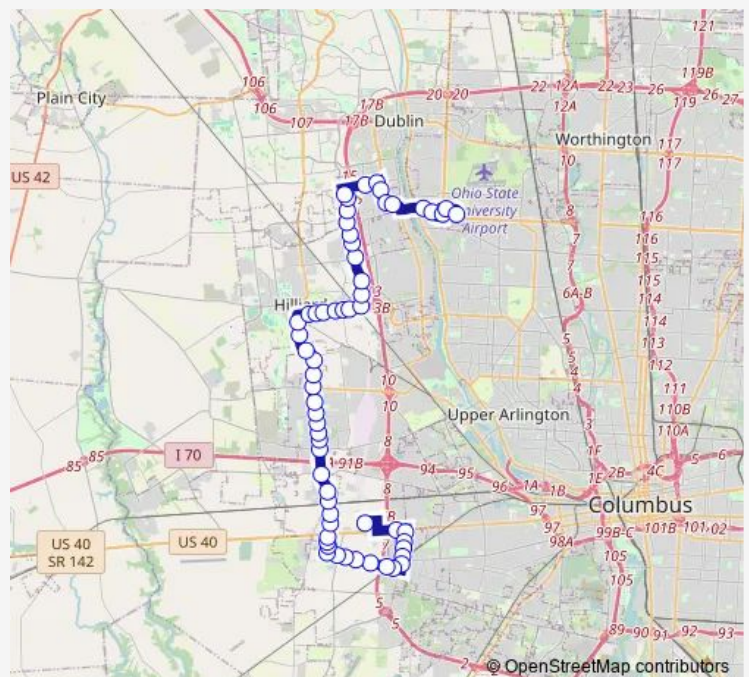

Bus 21 Hilliard Rome

[Go to website](#)

Direction
 N Murray Hill RD & Beacon Hill Rd — Pickforde DR & Bethel Rd

60 stops

[Open route schedule](#)

- N Murray Hill RD & Beacon Hill Rd
- W Broad ST & Westland Mall
- Georgesville RD & W Broad St
- Georgesville RD & Shoppers Ln
- Georgesville RD & Lincoln Park Ct
- Georgesville RD & Industrial Mile
- Georgesville RD & Sullivant Ave
- Sullivant AVE & Countrybrook E Dr
- Sullivant AVE & Industrial Mile Rd
- Sullivant AVE & S Murray Hill Rd
- Sullivant AVE & Evergreen Terrace
- Sullivant AVE & Inah Ave
- Sullivant AVE & Norton Rd
- Sullivant AVE & Westwoods Blvd
- Westwoods Blvd & MID DAY Dr
- Westwoods Blvd & Rustling WAY Ln
- Westwoods Blvd & Westwoods Park & Ride
- Hilliard Rome RD & Beacon Hill Rd
- 300 Hilliard-Rome Rd
- Hilliard Rome RD & Manor Park Dr
- Hilliard Rome RD & Summerlin Way

Route schedule

N Murray Hill RD & Beacon Hill Rd — Pickforde DR & Bethel Rd

Monday	05:00-21:59
Tuesday	05:00-21:59
Wednesday	05:00-21:59
Thursday	05:00-21:59
Friday	05:00-21:59
Saturday	05:00-20:59
Sunday	05:00-20:59

Route info

Direction: N Murray Hill RD & Beacon Hill Rd

Stops: 60

Trip Duration: 1 hour 2 min

21 — Hilliard Rome

Hilliard Rome RD & Feder Rd

Hilliard Rome RD & Renner Rd

Hilliard Rome RD & Westchester Woods Blvd

Saturday 05:27-21:27

Sunday 05:27-21:27

Route info

Direction: Pickforde DR & Bethel Rd

Stops: 61

Trip Duration: 1 hour 8 min

Cemetery RD & Norwich St

Cemetery RD & Franklin St