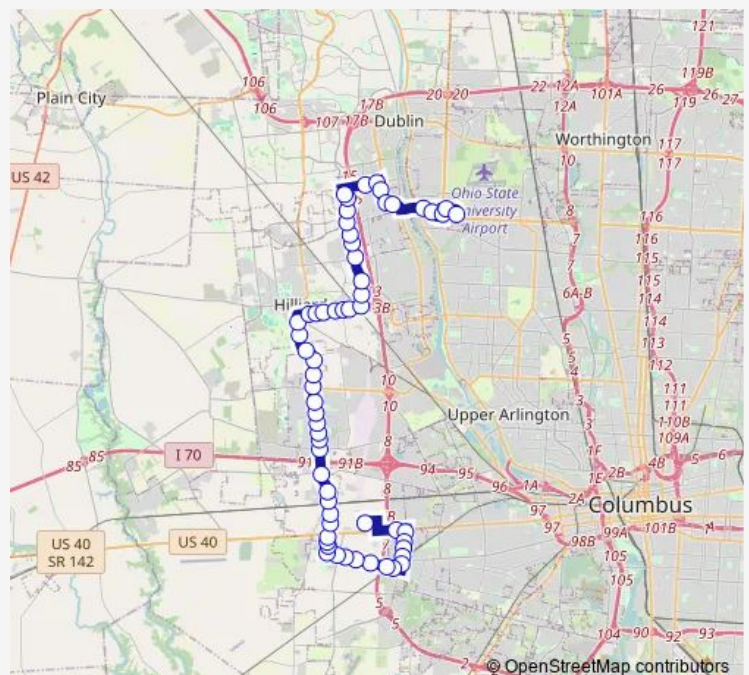

Georgesville RD & W Broad St

Georgesville RD & Shoppers Ln

Georgesville RD & Lincoln Park Ct

Georgesville RD & Industrial Mile

Georgesville RD & Sullivant Ave

Sullivant AVE & Countrybrook E Dr

Sullivant AVE & Industrial Mile Rd

Westwoods Blvd & Westwoods Park & Ride

Hilliard Rome RD & Beacon Hill Rd

300 Hilliard-Rome Rd

Hilliard Rome RD & Manor Park Dr

Hilliard Rome RD & Summerlin Way

Route schedule

N Murray Hill RD & Beacon Hill Rd — Pickforde DR & Bethel Rd

Monday 05:00-21:59

Tuesday 05:00-21:59

Wednesday 05:00-21:59

Thursday 05:00-21:59

Friday 05:00-21:59

Saturday 05:00-20:59

Sunday 05:00-20:59

Route info

Direction: N Murray Hill RD & Beacon Hill Rd

Stops: 60

Trip Duration: 1 hour 1 min

21 — Hilliard Rome

Hilliard Rome RD & Feder Rd

Hilliard Rome RD & Renner Rd

Hilliard Rome RD & Westchester Woods Blvd

1770 Hilliard Rome Rd