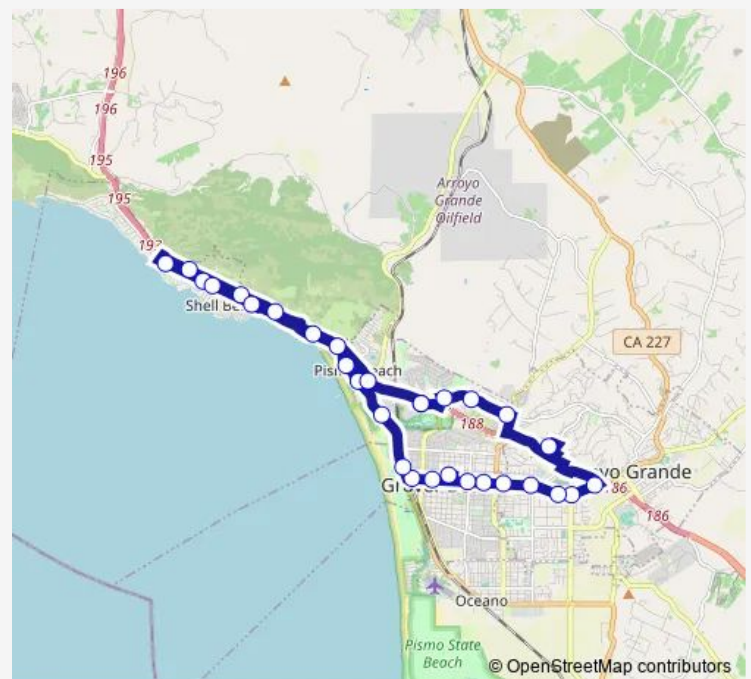

Thursday 06:29-19:05

Friday 06:29-19:05

Saturday 07:29-19:05

Sunday 07:29-18:05

Route info

Direction: Pismo Beach Premium Outlets

Stops: 30

Trip Duration: 0 hour 46 min

Lighthouse Inn North

Mattie & Foothill

Pismo Beach City Hall

Mattie & Valencia

Shell Beach & Seacliff

Shell Beach & Terrace

Shell Beach & Cuyama

Shell Beach & Cliff