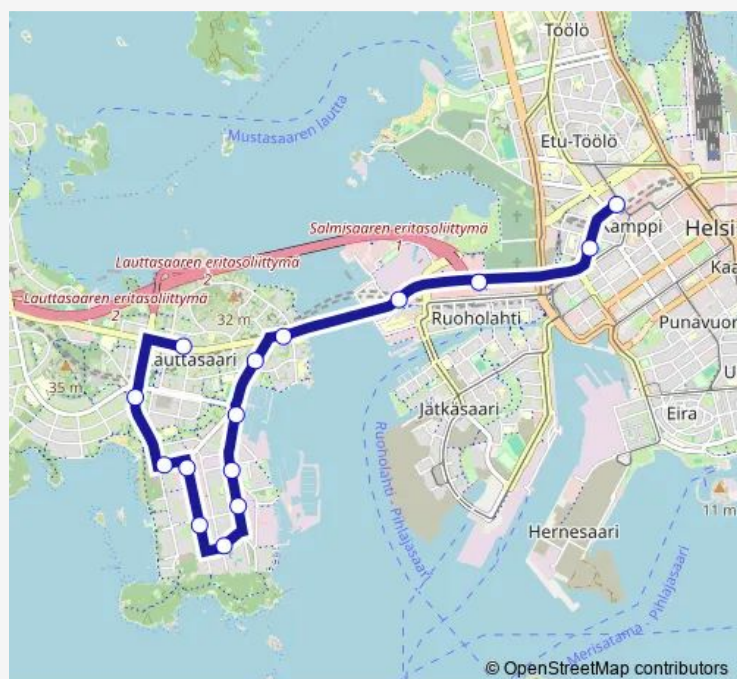

Tuesday 05:11-23:27

Wednesday 05:11-23:27

Thursday 05:11-23:27

Friday 05:11-23:27

Saturday 05:16-23:27

Sunday 05:59-23:27

Route info

Direction: Kamppi

Stops: 15

Trip Duration: 0 hour 15 min

Direction

Lauttasaarentie (M) — Kamppi, tulo

16 stops

[Open route schedule](#)

Lauttasaarentie (M)

Gyldénintie (M)