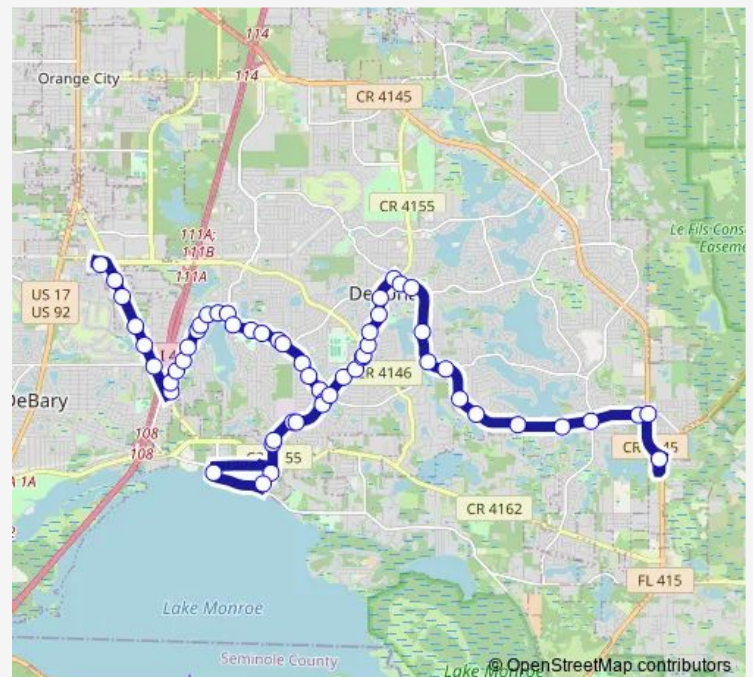

Saturday 07:19-19:13

Sunday —

Route info

Direction: WAL-Mart Osteen

Stops: 75

Trip Duration: 0 hour 57 min

Elkcam Blvd & Montecito AVE Ib

Montecito AVE & Fountain RD Ib

Montecito & Oberlin LN. Ib

Montecito & Concert RD. Ib

Montecito & Arslan ST. Ib

Newmark DR & Montecito AVE Ib

Newmark AND Tune Ib

Newmark DR & Metshire AVE Ib

Newmark DR & Gray Court Ib

Newmark & Copperfield Ib

Newmark DR & E Palomar DR Ib

Fort Smith Blvd & Norbert TER Ib

Fort Smith & Oasis AVE Ib

Providence Blvd. FT Smith 21&22

Horseshoe Ter. & Providence

Providence & E. Chapel Dr.

W. Chapel & Providence

Providence & N. Acadian

E Normandy Blvd & Troy DR Ib

Providence & Tivoli Ib

Providence & Stillwater AV. Ib

Lombardy & E Normandy Ib

E Normandy Blvd & Wanda Ib

E Normandy Blvd & Hartley Lane Ib

Normandy & Deltona Ib

Deltona Blvd & N Fowler DR Ib