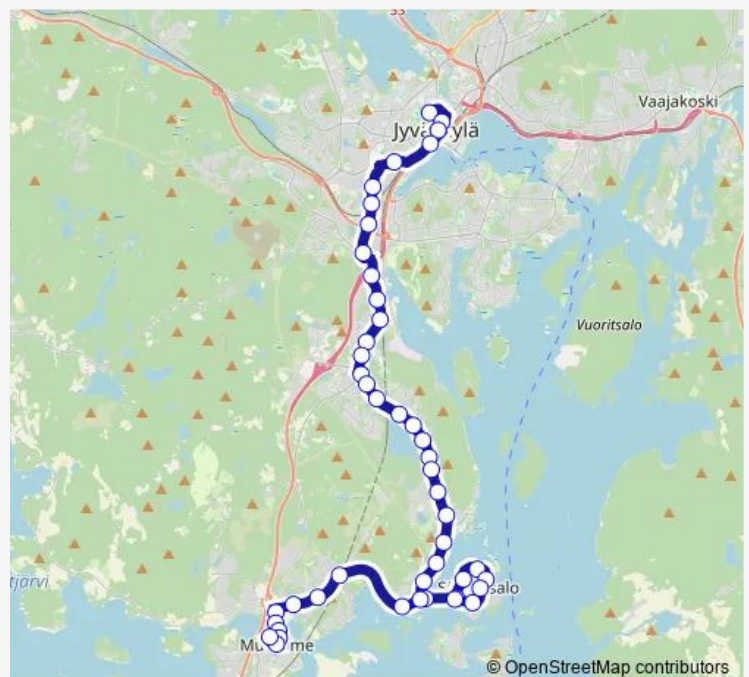

Thursday 06:30-20:45

Friday 06:30-20:45

Saturday 10:45-17:45

Sunday 10:45-17:45

Route info

Direction: Kauppatori 8

Stops: 46

Trip Duration: 0 hour 41 min