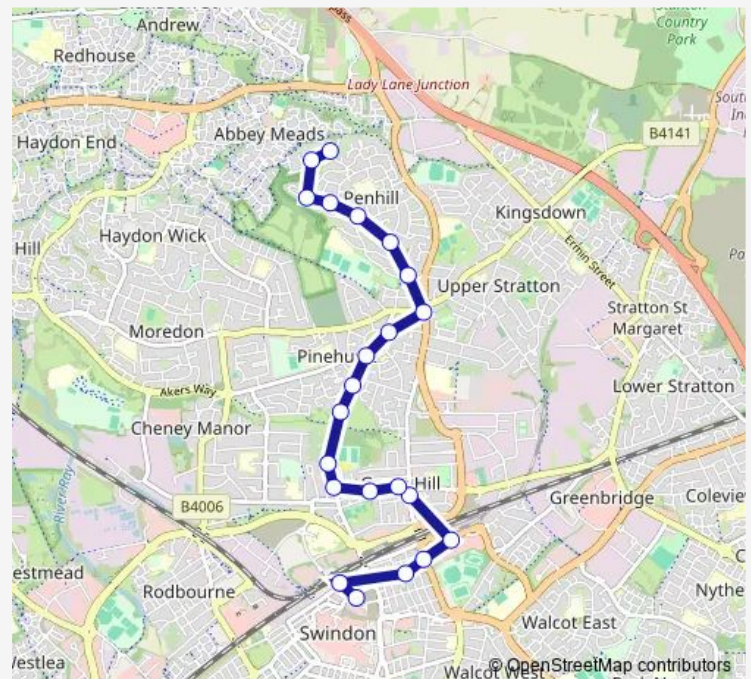

Bus 21 Swindon Centre - Gorse Hill - Pinehurst - Penhill

[Go to website](#)

Direction

Deers Leap — Bus Station

24 stops

[Open route schedule](#)

- Deers Leap
- Downton Road
- Avebury Road
- Imber Walk
- Hannington Close
- Hilmarton Avenue
- Alton Close
- Durnford Road
- Penhill Church
- Fairford Crescent
- Stratton Crossroads
- Chestnut Avenue
- Pinehurst Circle
- Limes Avenue
- Bay Tree Court
- St Mary's Grove
- Bradleys Corner
- Norman Road
- St Barnabas Church
- Gorse Hill South
- Tesco Superstore

Route schedule

Deers Leap — Bus Station

Monday	09:30-13:30
Tuesday	09:30-13:30
Wednesday	09:30-13:30
Thursday	09:30-13:30
Friday	09:30-13:30
Saturday	09:29-13:30
Sunday	—

Route info

Direction: Deers Leap

Stops: 24

Trip Duration: 0 hour 27 min

21 — Swindon Centre - Gorse Hill - Pinehurst - Penhill

County Road Corner

Gladstone Street

Bus Station

Direction

Bus Station — Hannington Close

22 stops

[Open route schedule](#)

Bus Station

Rail Station

Gladstone Street

County Road Corner

Tesco Superstore

Gorse Hill South

St Barnabas Church