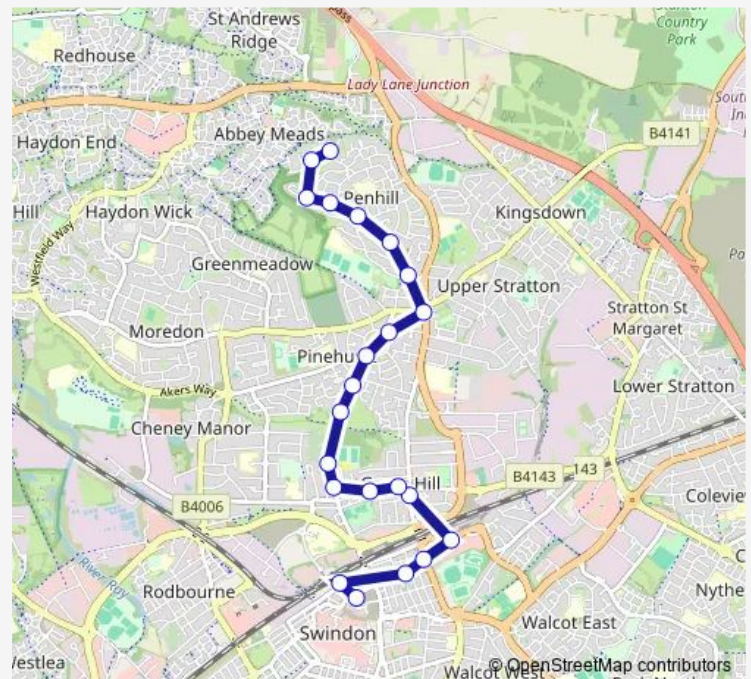

Bus 21 Swindon Centre - Gorse Hill - Pinehurst - Penhill

[Go to website](#)

Direction

Deers Leap — Bus Station

24 stops

[Open route schedule](#)

- Deers Leap
- Downton Road
- Avebury Road
- Imber Walk
- Hannington Close
- Hilmarton Avenue
- Alton Close
- Durnford Road
- Penhill Church
- Fairford Crescent
- Stratton Crossroads
- Chestnut Avenue
- Pinehurst Circle
- Limes Avenue
- Bay Tree Court
- St Mary's Grove
- Bradleys Corner
- Norman Road
- St Barnabas Church
- Gorse Hill South
- Tesco Superstore

Route schedule

Deers Leap — Bus Station

Monday	09:30-13:30
Tuesday	09:30-13:30
Wednesday	09:30-13:30
Thursday	09:30-13:30
Friday	09:30-13:30
Saturday	09:29-13:30
Sunday	—

Route info

Direction: Deers Leap

Stops: 24

Trip Duration: 0 hour 27 min

21 — Swindon Centre - Gorse Hill - Pinehurst - Penhill

County Road Corner

Gladstone Street

Bus Station

Direction

Bus Station — Hannington Close

22 stops

[Open route schedule](#)

Bus Station

Rail Station

Gladstone Street

County Road Corner

Tesco Superstore

Gorse Hill South

St Barnabas Church