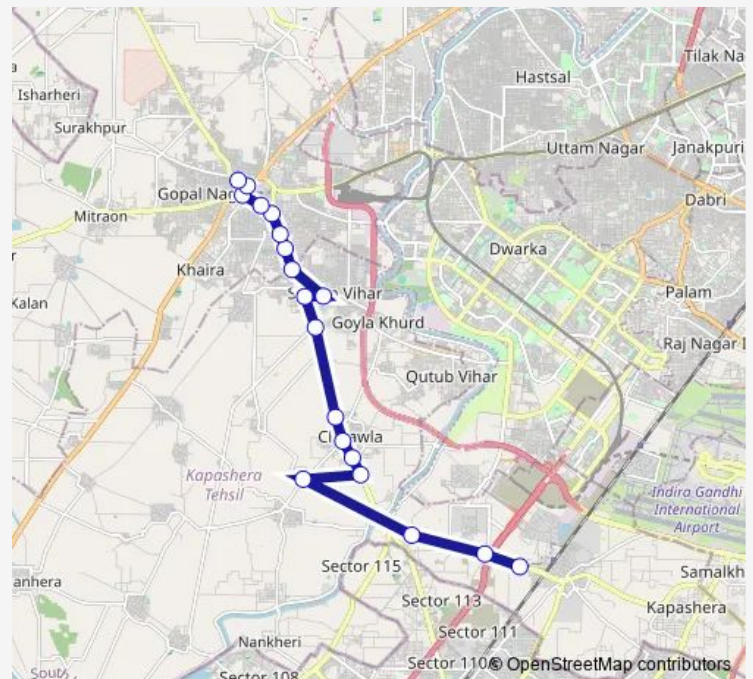

Bus 578stdown

[Go to website](#)

Direction

Bijwasan Railway station xing (After Cross the Flyover) — Najafgarh Terminal

19 stops

[Open route schedule](#)

Bijwasan Railway station xing (After Cross the Flyover)

Jharonda X-Ing

Najafgarh Terminal

Route schedule

Bijwasan Railway station xing (After Cross the Flyover) — Najafgarh Terminal

Monday	04:16-08:15
Tuesday	04:16-08:15
Wednesday	04:16-08:15
Thursday	04:16-08:15
Friday	04:16-08:15
Saturday	04:16-08:15
Sunday	04:16-08:15

Route info

Direction: Bijwasan Railway station xing (After Cross the Flyover)

Stops: 19

Trip Duration: 1 hour 11 min

578stdown

578stldown Bus time schedules and route maps are available in an offline PDF at busmaps.com. Use the busmaps.com website to see live bus times, train schedule or subway schedule, and step-by-step directions for all public transit in Najafgarh