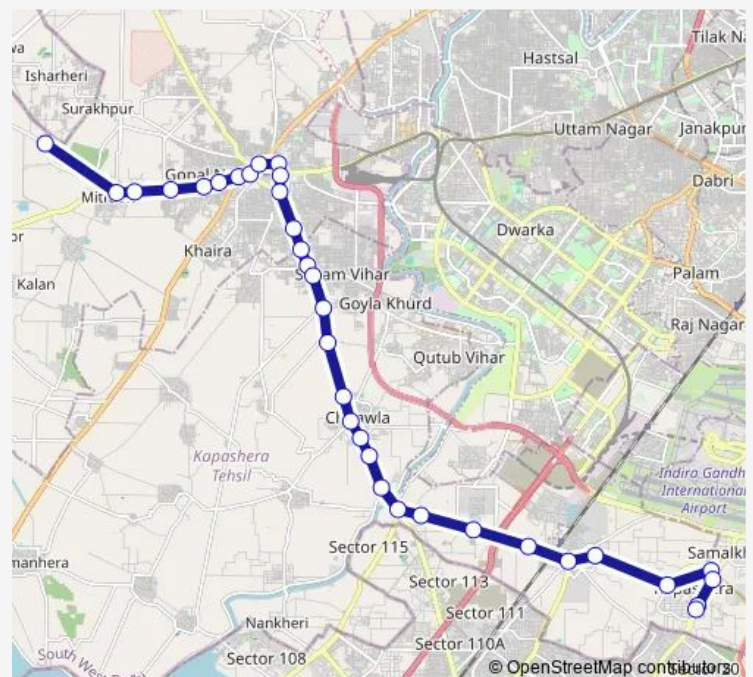

Chhawla School

Chhawla Village

Sumesh Vihar

Route schedule

Kair Depot — Kapashera Border

Monday 04:51-17:18

Tuesday 04:51-17:18

Wednesday 04:51-17:18

Thursday 04:51-17:18

Friday 04:51-17:18

Saturday 04:51-17:18

Sunday 04:51-17:18

Route info

Direction: Kair Depot

Stops: 34

Trip Duration: 1 hour 31 min