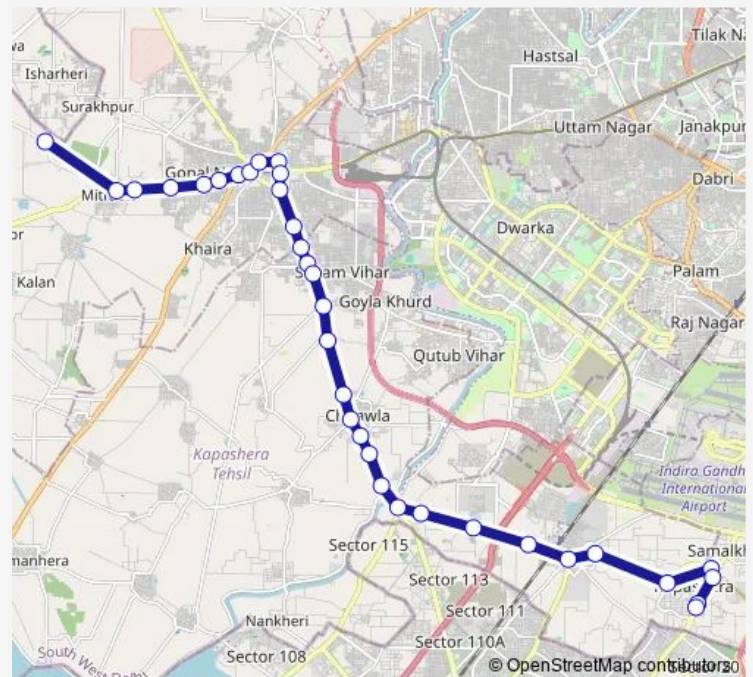

Chhawla School

Chhawla Village

Sumesh Vihar

Route schedule

Kair Depot — Kapashera Border

Monday 04:51-17:18

Tuesday 04:51-17:18

Wednesday 04:51-17:18

Thursday 04:51-17:18

Friday 04:51-17:18

Saturday 04:51-17:18

Sunday 04:51-17:18

Route info

Direction: Kair Depot

Stops: 34

Trip Duration: 1 hour 31 min