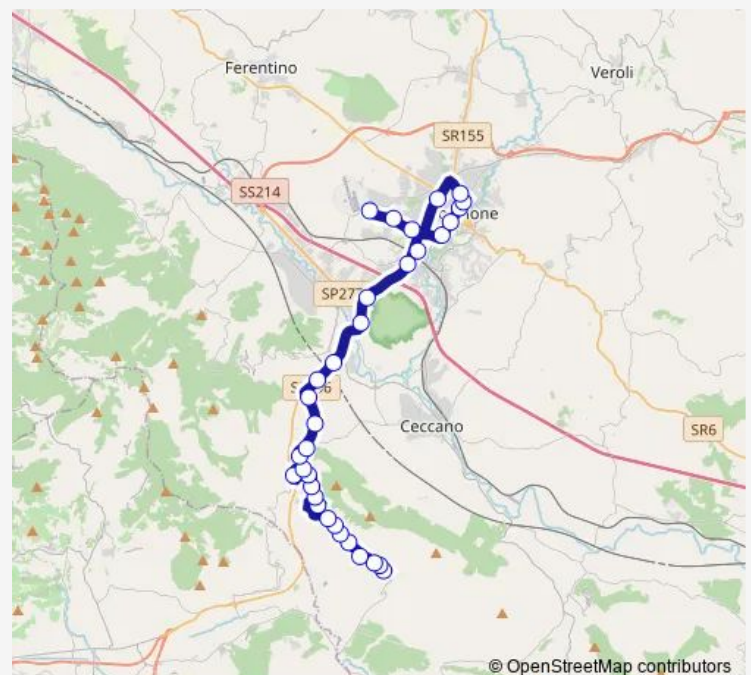

### Route schedule

Villa S. Stefano | Via Marconi # f5414 — Frosinone | Via Fabi (Liceo) # f12263

Monday	06:55
Tuesday	06:55
Wednesday	06:55
Thursday	06:55
Friday	06:55
Saturday	—
Sunday	—

### Route info

Direction: Villa S. Stefano | Via Marconi # f5414

Stops: 33

Trip Duration: 0 hour 55 min

Villa Santo Stefano - Frosinone (Comune) # Mp212d

Ceccano | Via Monti Lepini Via Morolense # f5225

Frosinone | Via Monti Lepini (Casello) # f5226