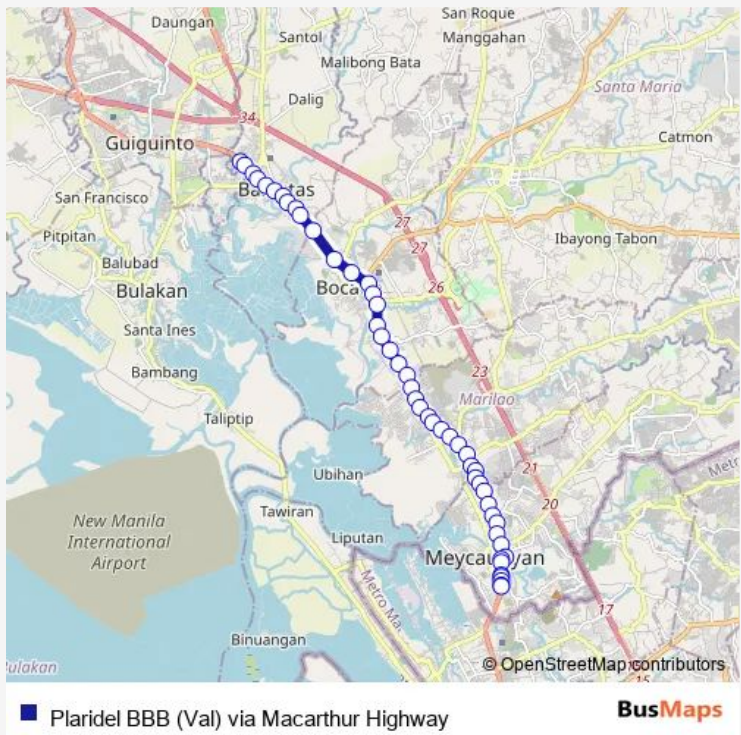

Bus Plaridel BBB (Val) via Macarthur Highway

[Go to website](#)

Direction
 Ang Dating Daan, Balagtas — Banga Baranggay Hal, Macarthur Highway, City of Meycauayan
 48 stops
[Open route schedule](#)

- Ang Dating Daan, Balagtas
- STI College, Macarthur Highway, Balagtas
- Ultra Mega Market, Macarthur Highway Balagtas
- Robinson's, Macarthur Highway, Balagtas
- Balagtas Public Market, Macarthur Highway, Balagtas
- Balagtas Municipal Hall, Macarthur Highway, Balagtas
- San Juan Chapel, Macarthur Highway, Balagtas
- Antonio Roque, Macarthur Highway, Balagtas
- Vista Lodge, Macarthur Highway, Balagtas
- Our Lady Manaoag College/ Elco Lumber Corp., Macarthur Highway, Balagtas
- Krusas Wawa Memorial Park, Macarthur Highway, Balagtas
- Yanga's College, Macarthur Highway, Balagtas
- Bocau Public Market, Macarthur Highway, Bocau, Bulacan
- Sto. Nino Academy, Macarthur Highway, Bocau, Bulacan
- Binang Elementary School, Macarthur Highway, Bocau, Bulacan
- RAF Motorcycle, Macarthur Highway, Bocau, Bulacan
- Jesus Is Lord College and Prayer Garden, Bocau, Bulacan

Route schedule
 Ang Dating Daan, Balagtas — Banga Baranggay Hal, Macarthur Highway, City of Meycauayan

Monday	00:00
Tuesday	00:00
Wednesday	00:00
Thursday	00:00
Friday	00:00
Saturday	00:00
Sunday	00:00

Route info
 Direction: Ang Dating Daan, Balagtas
 Stops: 48
 Trip Duration: 1 hour 5 min

Mt. Carmel Medical Center, Macarthur Highway, Bocaue, Bulacan

MN Commerical Complex, Macarthur Highway, Bocaue, Bulacan

Macarthur Highway, Bocaue, Bulacan

Macarthur Highway, Marilao

Blue Castle Bar, Marilao

Kingdom Hall of Jehovah's Witnesses, Macarthur Highway, Marilao

Vitarich, Macarthur Highway, Marilao

Macarthur Highway / Landicho Intersection, Marilao