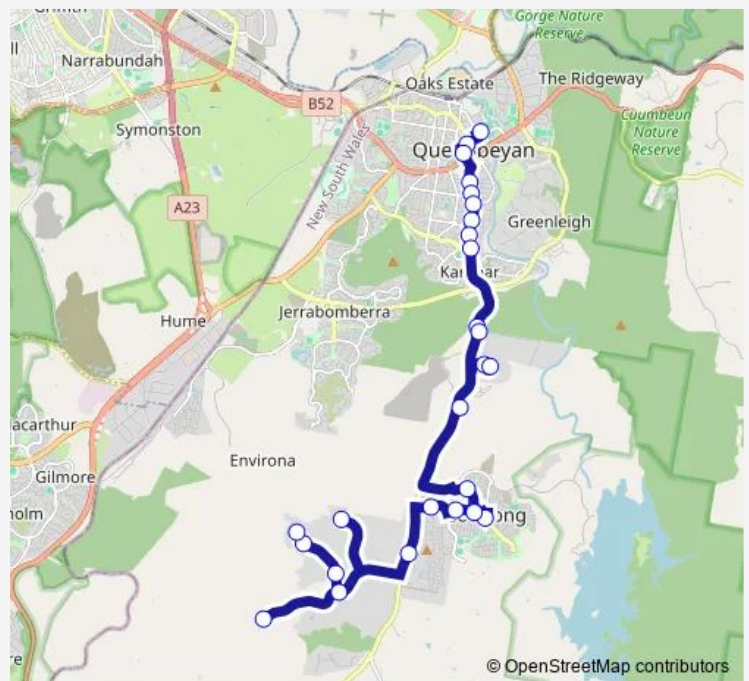

School Bus S225 Queanbeyan Interchange to Fernleigh via Googong

[Go to website](#)

Direction

Queanbeyan Interchange, Stand 2 — Fernleigh Dr Turn-around

27 stops

[Open route schedule](#)

Queanbeyan Interchange, Stand 2

Old Cooma Rd Before Wickerslack Lane

Wickerslack Lane Before Old Cooma Rd

61 Tempe Cres

83 Tempe Cres

631 Old Cooma Rd

Beltana Park, Beltana Av

Gorman Dr Opp The Anglican School Googong

Googong North Village Centre, Gorman Dr

The Anglican School Googong, Gorman Dr

Gorman Dr After Hearne St

Wellsvale Dr After Glenrock Dr

Route schedule

Queanbeyan Interchange, Stand 2 — Fernleigh Dr Turn-around

Monday	16:05
Tuesday	16:05
Wednesday	16:05
Thursday	16:05
Friday	16:05
Saturday	—
Sunday	—

Route info

Direction: Queanbeyan Interchange, Stand 2

Stops: 27

Trip Duration: 0 hour 39 min

S225 — Queanbeyan Interchange to Fernleigh via Googong

Old Cooma Rd Opp 962

Cavanagh Cl Turnaround

Fernleigh Dr Opp Swan Dr