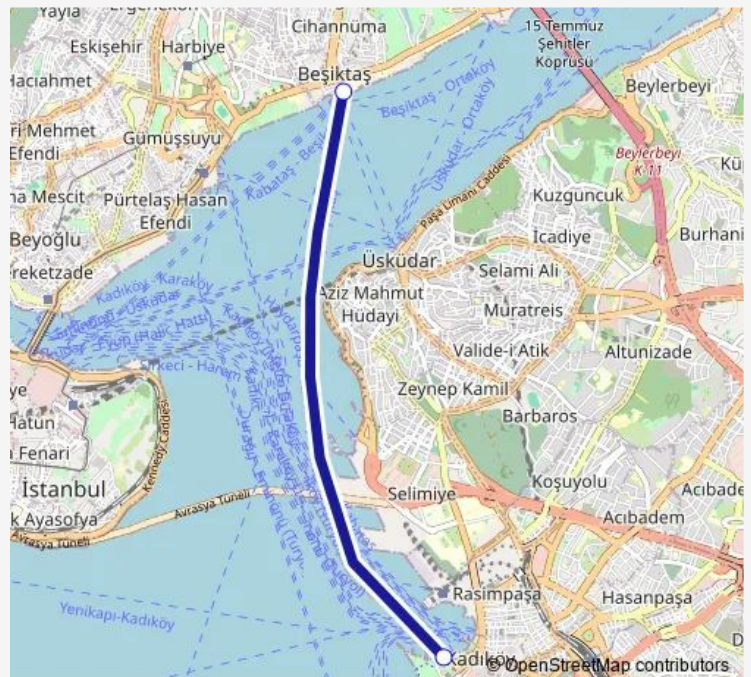

Kadıköy Turyol — Beşiktaş Turyol

Monday 07:00-21:30

Tuesday 07:00-21:30

Wednesday 07:00-21:30

Thursday 07:00-21:30

Friday 07:00-21:30

Saturday 07:00-21:30

Sunday 08:00-21:30

Route info

Direction: Kadıköy Turyol

Stops: 2

Trip Duration: 0 hour 31 min

■ Bsk_Kdk — Beşiktaş - Kadıköy (Metro)

BusMaps

Direction

Beşiktaş Turyol — Kadıköy Turyol