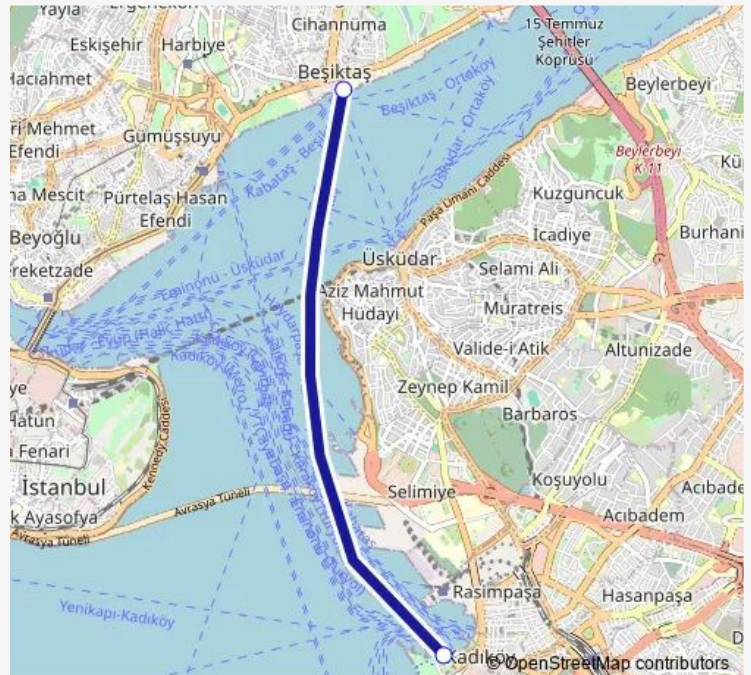

Kadıköy Turyol — Beşiktaş Turyol

Monday	07:00-21:30
Tuesday	07:00-21:30
Wednesday	07:00-21:30
Thursday	07:00-21:30
Friday	07:00-21:30
Saturday	07:00-21:30
Sunday	08:00-21:30

Route info

Direction: Kadıköy Turyol

Stops: 2

Trip Duration: 0 hour 31 min

■ BSK_KDK — Beşiktaş - Kadıköy (Metro)

Direction

Beşiktaş Turyol — Kadıköy Turyol

2 stops

[Open route schedule](#)

Beşiktaş Turyol