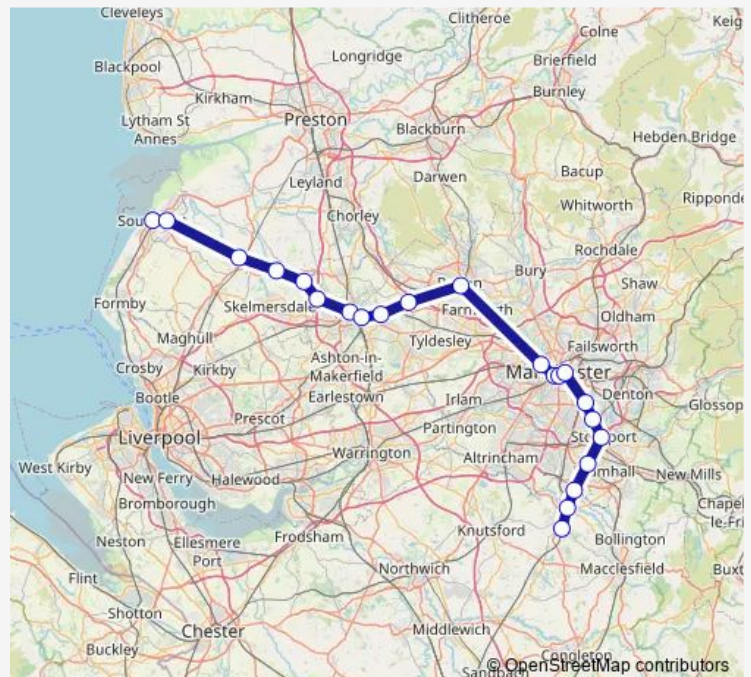

Rail Nt:Sop->Ald NT train service from SOP to Ald

[Go to website](#)

Direction

Southport — Alderley Edge

22 stops

[Open route schedule](#)

Southport

Meols Cop

Burscough Bridge

Parbold

Appley Bridge

Gathurst

Wigan Wallgate

Ince (Manchester)

Hindley

Westhoughton

Cheadle Hulme

Handforth

Wilmslow

Route schedule

Southport — Alderley Edge

Monday 06:17-19:17

Tuesday 06:17-19:17

Wednesday 06:17-19:17

Thursday 06:17-19:17

Friday 06:17-19:17

Saturday 06:17-19:17

Sunday —

Route info

Direction: Southport

Stops: 22

Trip Duration: 1 hour 52 min