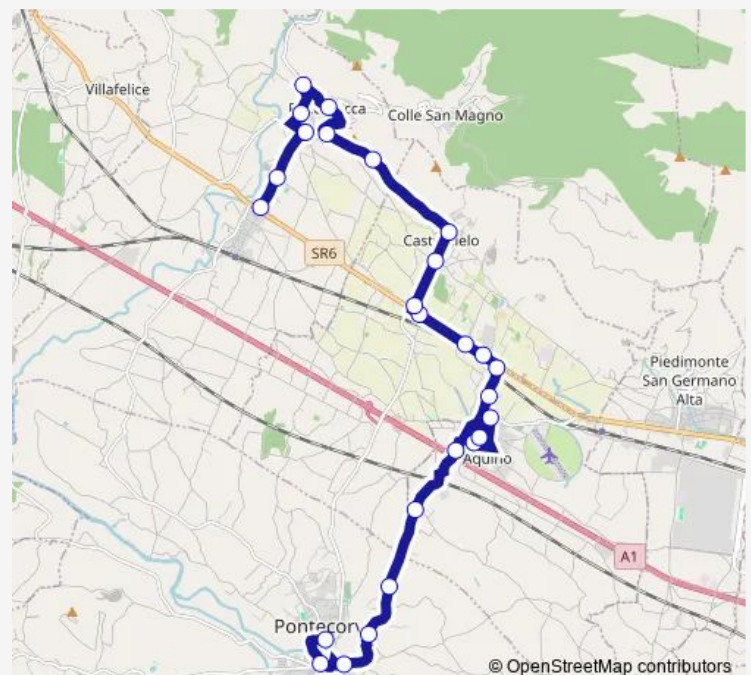

### Route schedule

Pontecorvo | Ospedale # f4299 — Roccasecca | Melfa # f7222

Monday —

Tuesday —

Wednesday —

Thursday —

Friday —

Saturday 14:15

### Route info

Direction: Pontecorvo | Ospedale # f4299

Stops: 26

Trip Duration: 0 hour 33 min

■ Pontecorvo - Roccasecca (Comune) # Po622a

Roccasecca | Cimitero # f7218

Roccasecca | Via Montello Via Col Granaro # f7219