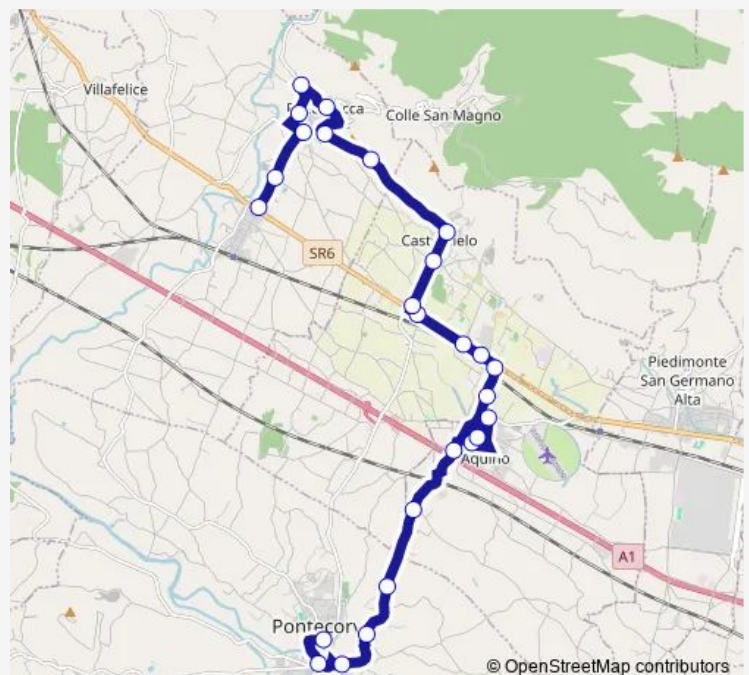

CASTROCIELO | Cimitero # f7204

CASTROCIELO | Viale Immacolata Via San Liberatore # f7205

CASTROCIELO | Via Roma # f7206

ROCCASECCA | Caprile # f7207

ROCCASECCA | Via Pace # f7208

Route schedule

Pontecorvo | Ospedale # f4299 — ROCCASECCA | Melfa # f7222

Monday —

Tuesday —

Wednesday —

Thursday —

Friday —

Saturday 14:15

Sunday —

Route info

Direction: Pontecorvo | Ospedale # f4299

Stops: 26

Trip Duration: 0 hour 33 min

ROCCASECCA | Via Roma # f7217

ROCCASECCA | Cimitero # f7218

ROCCASECCA | Via Montello Via Col Granaro # f7219

ROCCASECCA | Via Montello Via Costantinopoli # f7220

ROCCASECCA | Via Montello Via Scalpello # f7221

ROCCASECCA | Melfa # f7222

Bus time schedules and route maps are available in an offline PDF at busmaps.com. Use the busmaps.com website to see live bus times, train schedule or subway schedule, and step-by-step directions for all public transit in Aquino