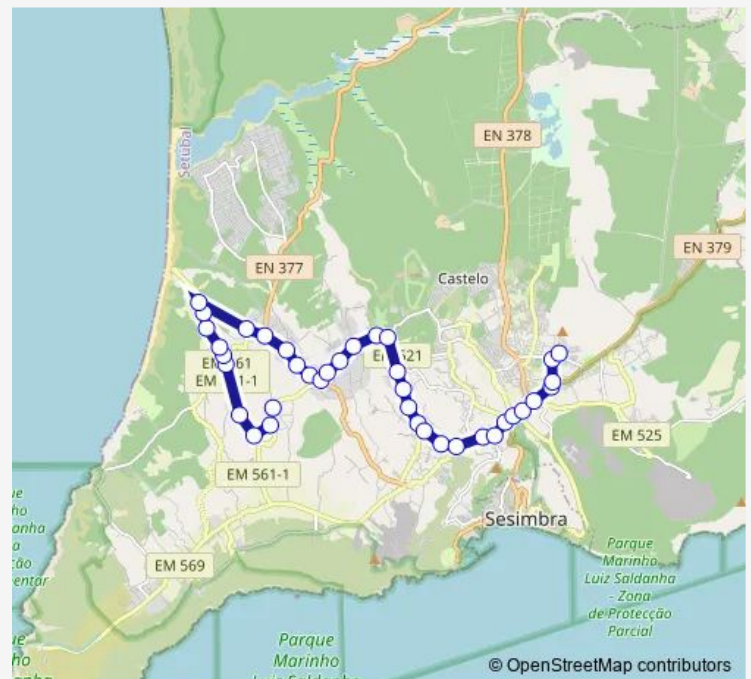

Route schedule

Fornos (Terminal) — Sampaio (Terminal)

Monday —

Tuesday —

Wednesday 07:20-12:20

Thursday 07:20-12:20

Friday 07:20-12:20

Saturday —

Sunday —

Route info

Direction: Fornos (Terminal)

Stops: 38

Trip Duration: 0 hour 30 min

234 - Aldeia DO Meco - Casais DE Sampaio

Casal Figueiras (Fte Cerâmica)

Casal Figueiras (Centro)