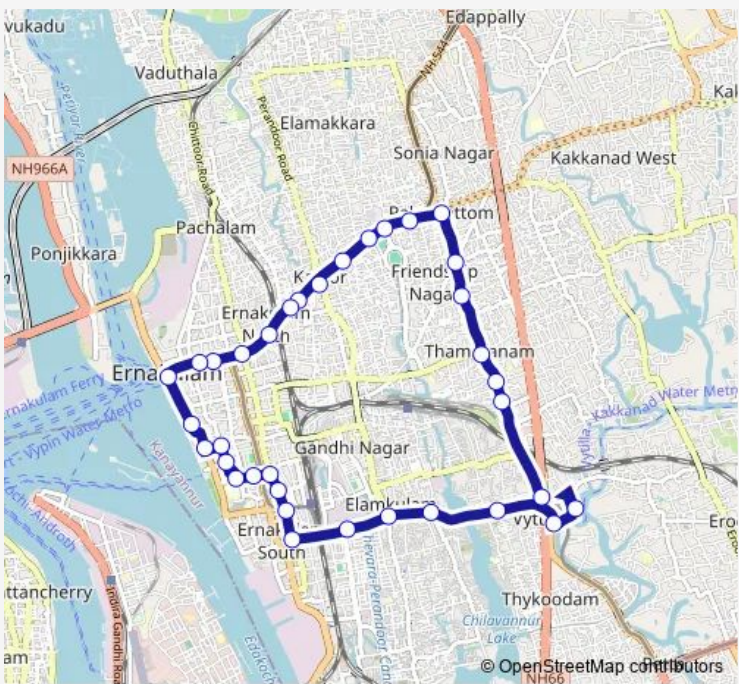

## Bus Vyttila Mobility Hub ↔ Vyttila Mobility Hub (anti-clockwise, via Thamannam and Kadavanthara)

[Go to website](#)

**Direction**  
 Vyttila Junction — Vyttila  
 35 stops  
[Open route schedule](#)

- Vyttila Junction
- Anjumuri
- Kuthappady
- Thammanam Junction
- Pallinda
- Pipeline Junction
- Palarivattom
- Janatha
- Kaloor Stadium
- Deshabhimani
- Mathrubhoomi
- Kaloor
- Manapattyparambu
- Town Hall
- North Railway Station
- Kacheripadi
- St Alberts College
- Saritha
- High Court Junction
- Menaka
- St Therasas College

Route schedule  
 Vyttila Junction — Vyttila

Monday	06:00
Tuesday	06:00
Wednesday	06:00
Thursday	06:00
Friday	06:00
Saturday	06:00
Sunday	06:00

Route info  
 Direction: Vyttila Junction  
 Stops: 35  
 Trip Duration: 0 hour 44 min

■ Vyttila Mobility Hub ↔ Vyttila Mobility Hub (anti-clockwise, via Thamannam and Kadavanthara) **BusMaps**

Convent Junction

Boat Jetty Junction

Hospital Junction

Maharajas Hostel

Maharajas Ground

Karakkat Junction