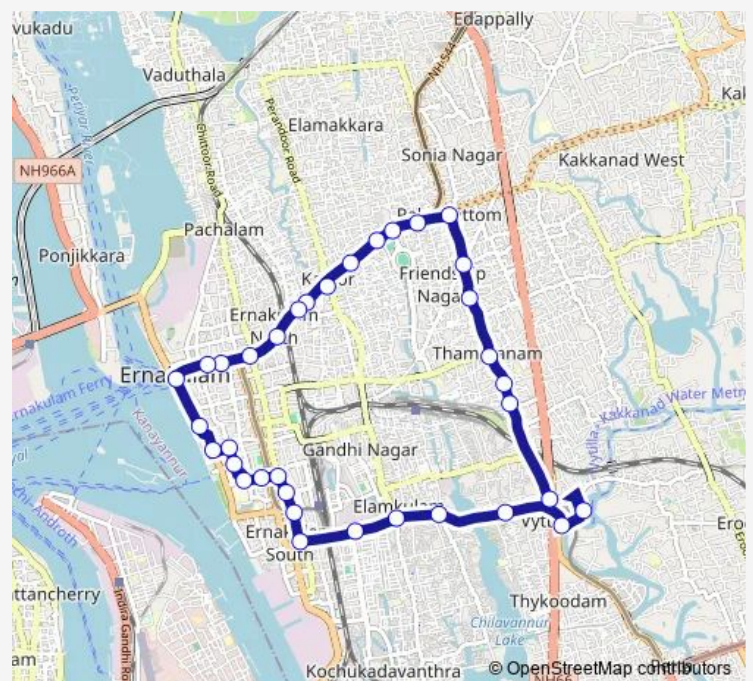

High Court Junction

Menaka

St Therasas College

Route schedule

Vyttila Junction — Vyttila

Monday	06:00
Tuesday	06:00
Wednesday	06:00
Thursday	06:00
Friday	06:00
Saturday	06:00
Sunday	06:00

Route info

Direction: Vyttila Junction

Stops: 35

Trip Duration: 0 hour 44 min

Vyttila Mobility Hub ↔ Vyttila Mobility Hub (anti-clockwise, via Thamannam and Kadavanthara) **BusMaps**

Convent Junction

Boat Jetty Junction

Hospital Junction

Maharajas Hostel