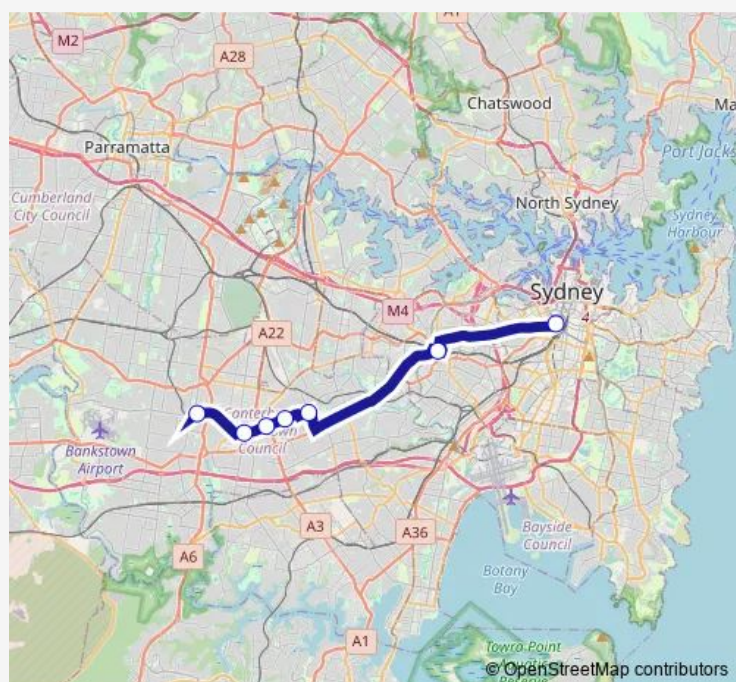

Rail Replacement Bus Service 24t3 Central to Bankstown

[Go to website](#)**Direction**

Central Station, Eddy Av, Stand A — Bankstown Station, Restwell St

7 stops

[Open route schedule](#)

Central Station, Eddy Av, Stand A

Railway Tce Opp Lewisham Station

Bridge Rd Opp Belmore Station

Lakemba Station, The Boulevarde, Stand E

The Boulevarde Opp Wiley Park Station

Punchbowl Station, The Boulevarde, Stand C

Bankstown Station, Restwell St

Route schedule

Central Station, Eddy Av, Stand A — Bankstown Station, Restwell St

Monday 04:49-01:22⁺¹

Tuesday —

Wednesday —

Thursday —

Friday —

Saturday —

Sunday 04:49-01:22⁺¹**Route info**

Direction: Central Station, Eddy Av, Stand A

Stops: 7

Trip Duration: 1 hour 1 min

24t3 — Central to Bankstown

Direction

Bankstown Station, Stand J — Central Station, Railway Square, Stand J