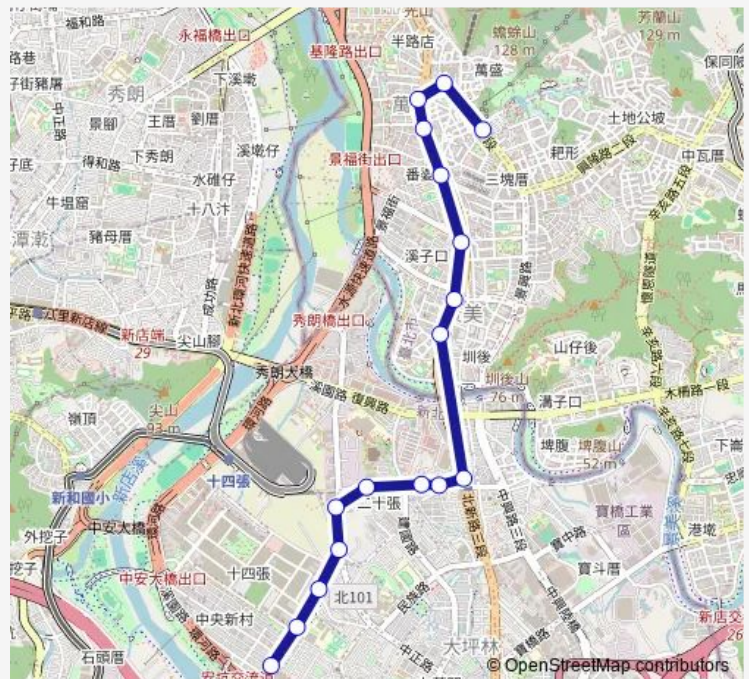

景明街口 — 中央新村(捷運小碧潭站)

Monday 06:00-21:00

Tuesday 06:00-21:00

Wednesday 06:00-21:00

Thursday 06:00-21:00

Friday 06:00-21:00

Saturday 06:00-19:30

Sunday 06:00-19:30

Route info

Direction: 景明街口

Stops: 17

Trip Duration: 16 hour 0 min

290副 — 景明街口-溪園路

290副 Bus time schedules and route maps are available in an offline PDF at busmaps.com. Use the busmaps.com website to see live bus times, train schedule or subway schedule, and step-by-step directions for all public transit in Taipei