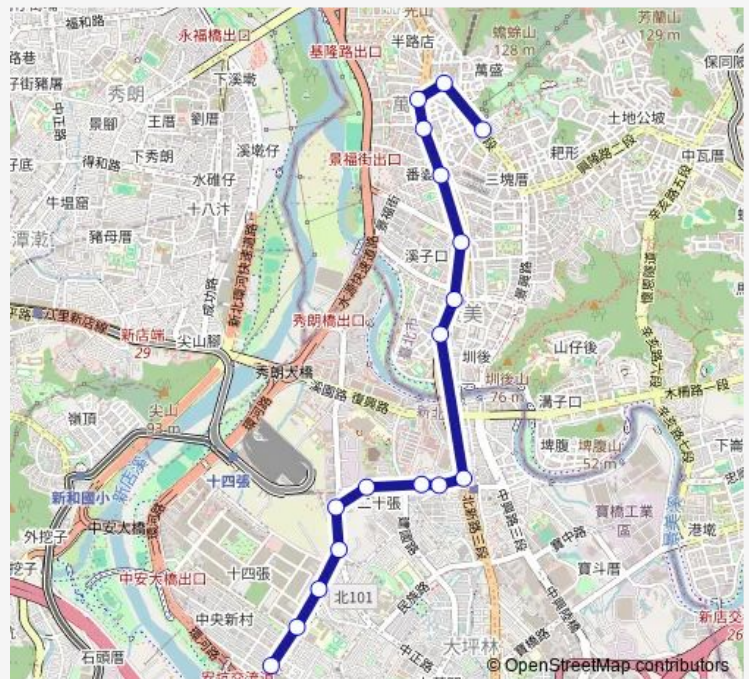

景明街口 — 中央新村(捷運小碧潭站)

Monday 06:00-21:00

Tuesday 06:00-21:00

Wednesday 06:00-21:00

Thursday 06:00-21:00

Friday 06:00-21:00

Saturday 06:00-19:30

Sunday 06:00-19:30

Route info

Direction: 景明街口

Stops: 17

Trip Duration: 3 hour 0 min

290副 — 景明街口-溪園路

290副 Bus time schedules and route maps are available in an offline PDF at busmaps.com. Use the busmaps.com website to see live bus times, train schedule or subway schedule, and step-by-step directions for all public transit in Taipei