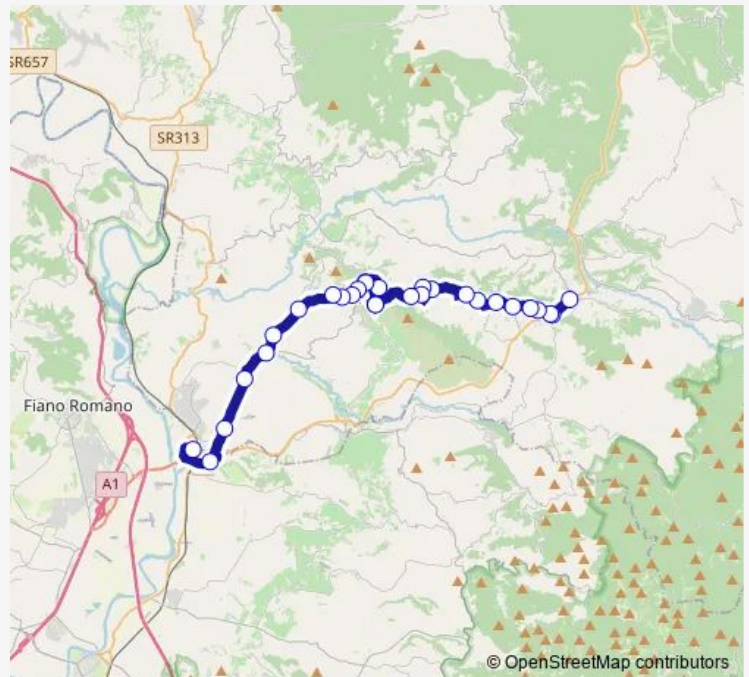

FARA SABINA | Fontanile # f9984

FARA SABINA | Prime Case # f9985

Route schedule

POGGIO MOIANO | Via Salaria Vecchia Via Ulivi # f9860
— MONTELIBRETTI | Stazione FS # f9958

Monday	04:30
Tuesday	04:30
Wednesday	04:30
Thursday	04:30
Friday	04:30
Saturday	—
Sunday	—

Route info

Direction: POGGIO MOIANO | Via Salaria Vecchia Via Ulivi # f9860

Stops: 29

Trip Duration: 0 hour 45 min

Osteria Nuova - Passo Corese # Pg119a

FARA SABINA | Scarcialupo # f9991

FARA SABINA | Strada Inglesi Via Scarcialupo # f9986