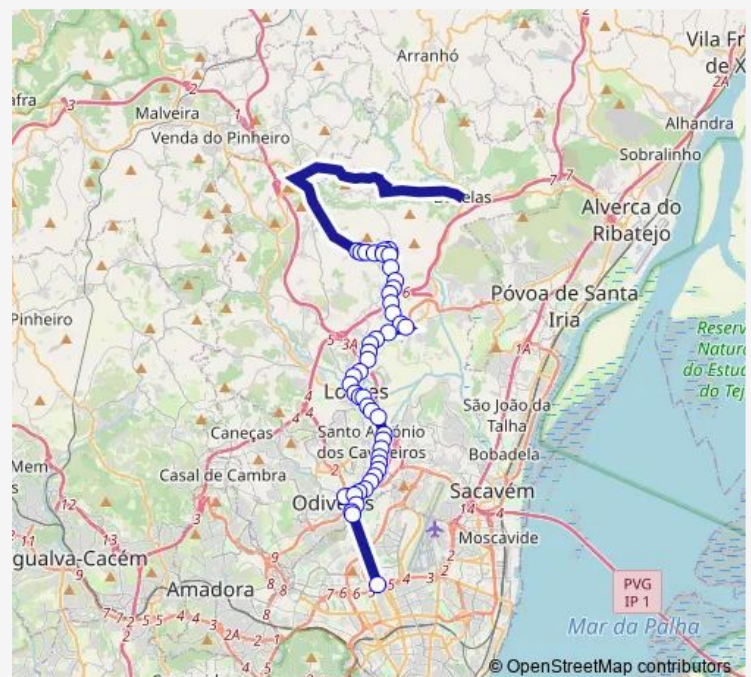

Thursday 09:40

Friday 09:40

Saturday —

Sunday 05:55-06:51

Route info

Direction: Casinhos (R Catarina Euf,mia 1)

Stops: 49

Trip Duration: 0 hour 45 min