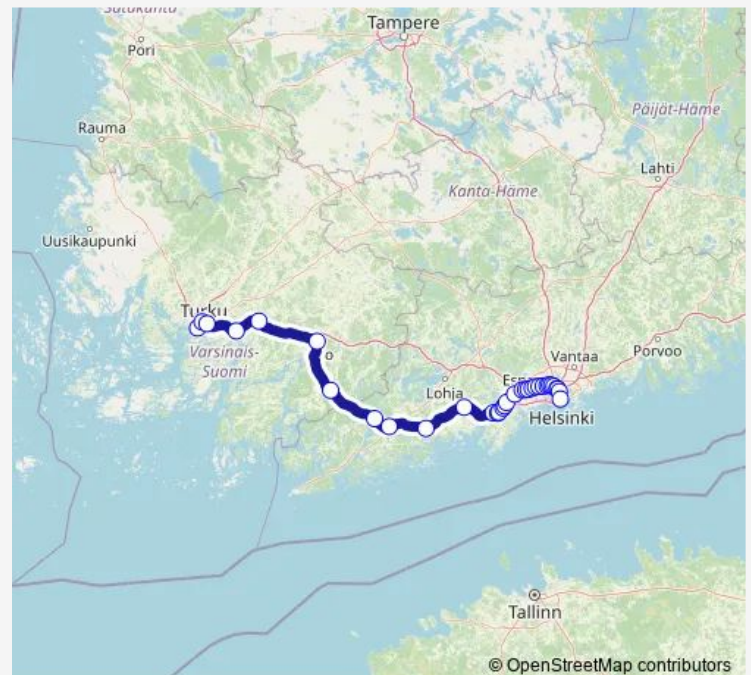

Kirkkonummi

Tolsa

Heikkilä

Jorvas

Vasikkahaka

Masala

Kauklahti

Espoo

Tuomarila

Koivuhovi

Route schedule

Turku satama — Helsinki

Monday	19:10
Tuesday	—
Wednesday	—
Thursday	—
Friday	—
Saturday	—
Sunday	19:10

Route info

Direction: Turku satama

Stops: 33

Trip Duration: 2 hour 30 min

■ S 974 — Turku satama - Helsinki

BusMaps

Kauniainen

Kera

Kilo

Leppävaara

Mäkkylä