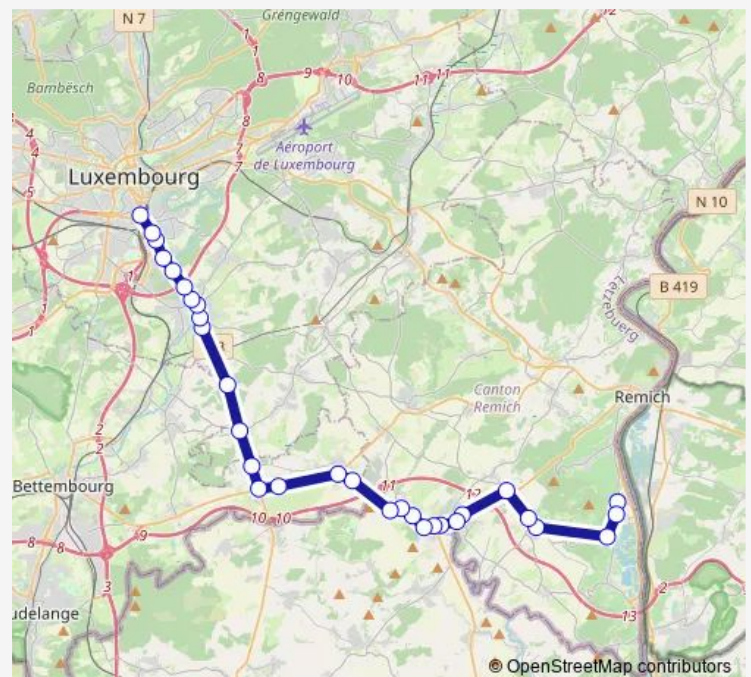

Bus E11

[Go to website](#)

Direction

Schwebsingen, Centre — LUX Gare, Routière CFL quai 103

31 stops

[Open route schedule](#)

Schwebsingen, Centre

Schwebsingen, Op der Hoh

Wintrange, Dorefplaz

Elvange (Mondorf), Wëntrengerstrooss

Elvange (Mondorf), Vilette

Ellange, Ellenger Gare

Mondorf-LES-Bains, Réimecherstrooss

Mondorf-LES-Bains, Casino 2000

Mondorf-LES-Bains, Christophorus/quai 2

Mondorf-LES-Bains, Bei der Douane

Mondorf-LES-Bains, Kleng Gare

Altwies, Millbaach

Altwies, Bourgässel

Altwies, Beckeschmillen

Aspelt, Am Grëndchen

Aspelt, Gare

Frisange, Ennescht Duerf

Frisange, Op der Kräizong

Frisange, Hau

Weiler-LA-Tour, Schlammestee

Weiler-LA-Tour, Camping

Route schedule

Schwebsingen, Centre — LUX Gare, Routière CFL quai 103

Monday 06:40-07:07

Tuesday 06:40-07:07

Wednesday 06:40-07:07

Thursday 06:40-07:07

Friday 06:40-07:07

Saturday —

Sunday —

Route info

Direction: Schwebsingen, Centre

Stops: 31

Trip Duration: 0 hour 42 min

■ E11

BusMaps