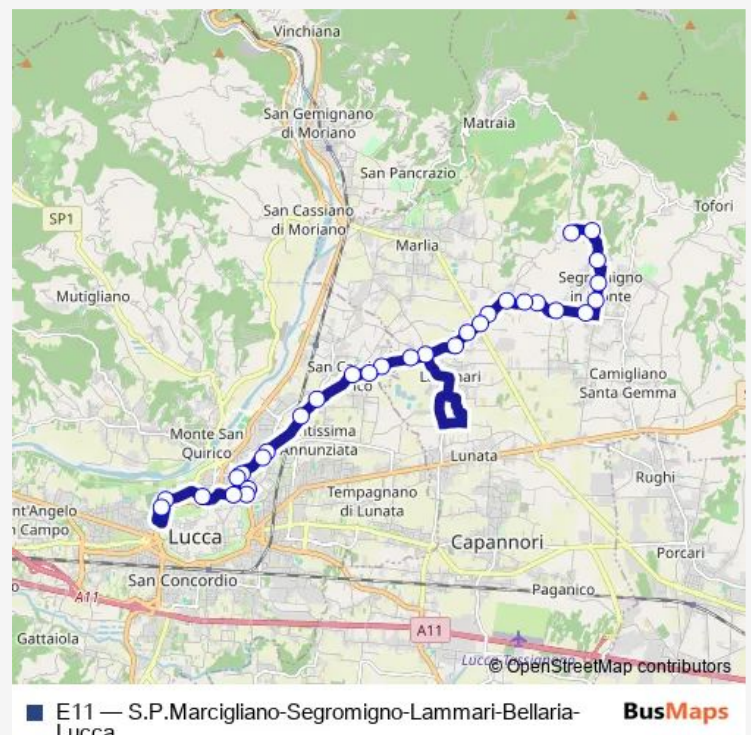

—

Sunday

—

Route info

Direction: Segromigno Cimitero

Stops: 31

Trip Duration: 0 hour 37 min

E11 — S.P.Marcigliano-Segromigno-Lammari-Bellaria-Lucca

Via Tagliate Cimitero

Arrivo Palatucci

Direction

Segromigno Cimitero — Verdi 1

34 stops

[Open route schedule](#)

Segromigno Cimitero

Chiesa