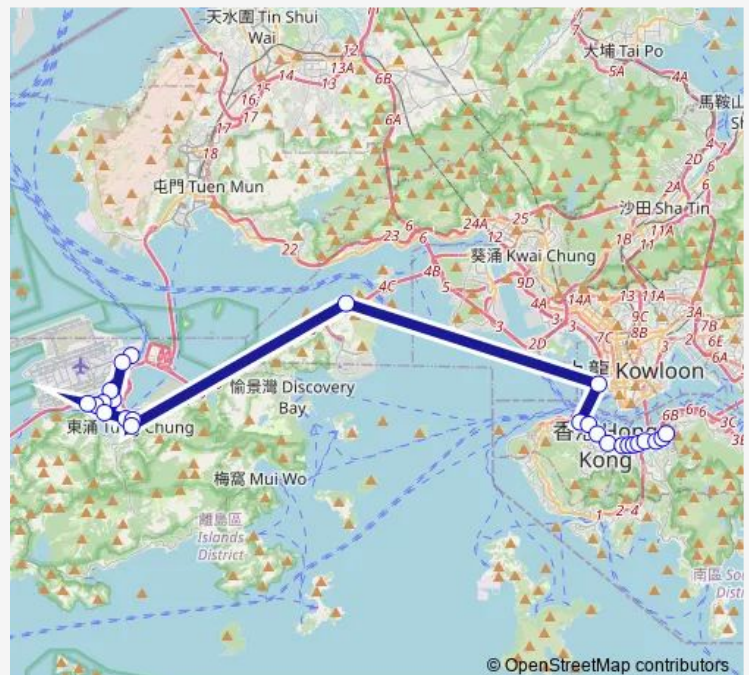

[Ctb] Asia Airfreight Terminal, Chun Ping Road|[Lwb] Asia Airfreight Terminal|[Nlb] Asia Airfreight Terminal

[Ctb] Chek LAP KOK South Road|[Lwb] Chek LAP KOK South Road|[Nlb] Chek LAP KOK South Road

[Ctb] Tung Chung Cable CAR Terminal, TAT Tung Road|[Lwb+Ctb] Tung Chung Cable CAR Terminal/
Tung Chung Cable CAR Terminal, TAT Tung Road|[Lwb] Tung Chung Cable CAR Terminal|[Nlb] Tung Chung Cable CAR Terminal

[Ctb] FU Tung Plaza, TAT Tung Road|[Lwb] FU Tung Plaza|[Nlb] FU Tung Plaza

[Ctb] YU Tung Court, Shun Tung Road|[Lwb] YU Tung Court|[Nlb] YU Tung Court

Route schedule

[Ctb] Skycity|[Lwb] Skycity BUS Terminus|[Nlb] Skycity Transport Terminal — [Ctb] TIN HAU Station|[Kmb+Ctb] Causeway BAY (TIN HAU) BUS Terminus/
Tin HAU Station|[Kmb] Causeway BAY (TIN HAU) BUS Terminus

Monday	05:20-20:00
Tuesday	05:20-20:00
Wednesday	05:20-20:00
Thursday	05:20-20:00
Friday	05:20-20:00
Saturday	16:30-20:00
Sunday	16:30-20:00

Route info

Direction: [Ctb] Skycity|[Lwb] Skycity BUS Terminus|[Nlb] Skycity Transport Terminal

Stops: 25

Trip Duration: 1 hour 40 min

[Ctb] Lantau Link BUS-BUS Interchange|[Lwb+Ctb] Lantau Link Interchange/
Lantau Link BUS-BUS Interchange|[Lwb] Lantau Link Interchange

[Ctb] Western Harbour Crossing BUS-BUS Interchange|[Kmb+Ctb] Western Harbour Tunnel BBI/
Western Harbour Crossing BUS-BUS Interchange|[Kmb] Western Harbour Tunnel Bbi