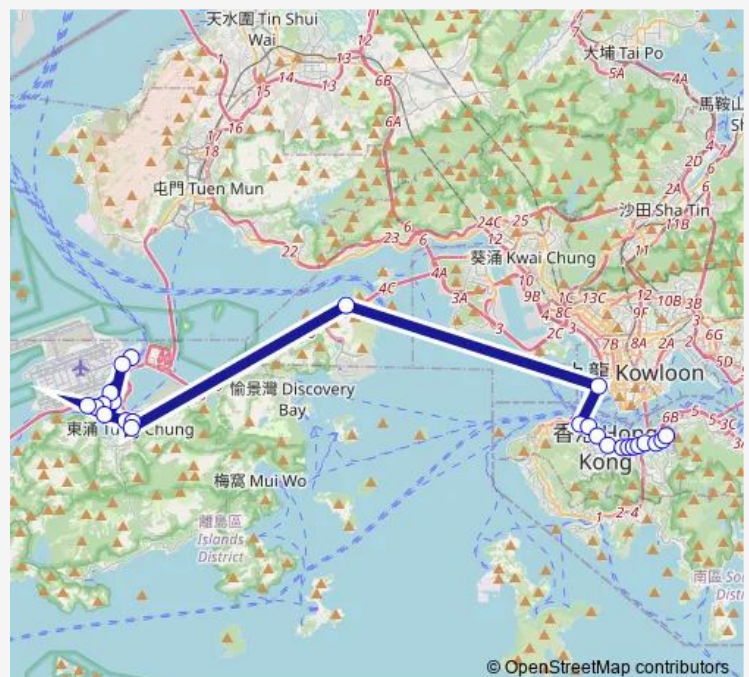

Bus E11 TIN HAU Station - Skycity

[Go to website](#)

Direction
 [Ctb] Skycity|[Lwb] Skycity BUS Terminus|[Nlb] Skycity Transport Terminal — [Ctb] TIN HAU Station|[Kmb+Ctb] Causeway BAY (TIN HAU) BUS Terminus/
Tin HAU Station|[Kmb] Causeway BAY (TIN HAU) BUS Terminus

Route schedule

[Ctb] Skycity|[Lwb] Skycity BUS Terminus|[Nlb] Skycity Transport Terminal — [Ctb] TIN HAU Station|[Kmb+Ctb] Causeway BAY (TIN HAU) BUS Terminus/
Tin HAU Station|[Kmb] Causeway BAY (TIN HAU) BUS Terminus

Monday	05:20-20:00
Tuesday	05:20-20:00
Wednesday	05:20-20:00
Thursday	05:20-20:00
Friday	05:20-20:00
Saturday	16:30-20:00
Sunday	16:30-20:00

Route info

Direction: [Ctb] Skycity|[Lwb] Skycity BUS Terminus|[Nlb] Skycity Transport Terminal

Stops: 25

Trip Duration: 1 hour 47 min

■ E11 — TIN HAU Station - Skycity

[Ctb] Lantau Link BUS-BUS Interchange|[Lwb+Ctb] Lantau Link Interchange/
Lantau Link BUS-BUS Interchange|[Lwb] Lantau Link Interchange