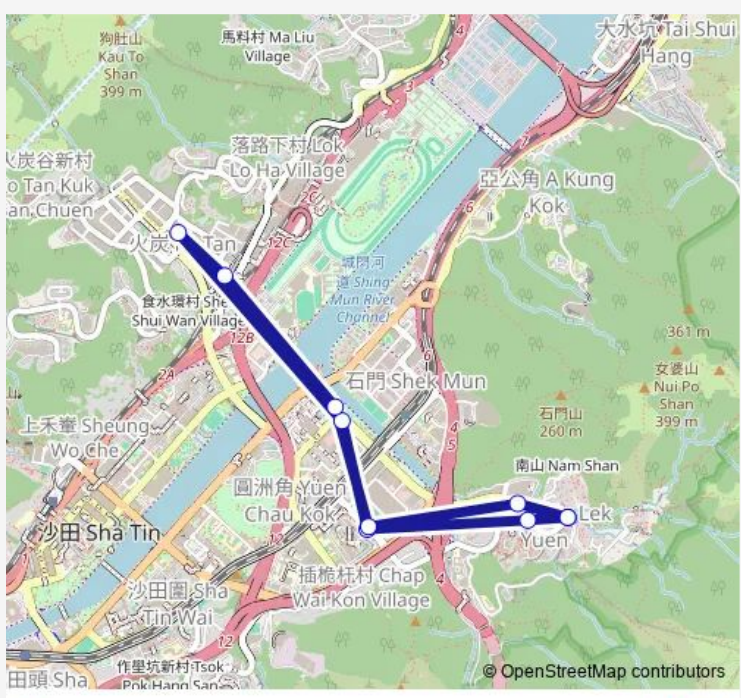

Bus 65k Wong NAI TAU - FO TAN Station (Circular)

[Go to website](#)

Direction
 Wong NAI TAU BUS Terminus — Wong NAI TAU BUS Terminus

10 stops

[Open route schedule](#)

- Wong NAI TAU BUS Terminus
- SIU LEK Yuen Road, Outside Kwong Yuen Estate Carpark
- Ngau PEI SHA Street, Near YU KAN House, YU Chui Court
- SIU LEK Yuen Road, Near City ONE Shatin Block 25
- AU PUI WAN Street, Near KIN HO Industrial Building Block 2|Au PUI WAN Street, Outside Kinho Industrial Building
- FO TAN MTR Station BUS Terminus
- SIU LEK Yuen Road, Outside SIU LEK Yuen Road Playground
- Ngau PEI SHA Street, Opposite YU Chui Court|Ngau PEI SHA Street, Outside Citimark Plaza
- SIU LEI Yuen Road, Outside Castello|Bus LAY-BY ON SIU LEK Yuen Road Opposite Kwong Yuen Estate,
- Wong NAI TAU BUS Terminus

Route schedule

Wong NAI TAU BUS Terminus — Wong NAI TAU BUS Terminus

| | |
|-----------|-------------|
| Monday | 06:05-19:00 |
| Tuesday | 06:05-19:00 |
| Wednesday | 06:05-19:00 |
| Thursday | 06:05-19:00 |
| Friday | 06:05-19:00 |
| Saturday | 06:05-19:00 |
| Sunday | 06:05 |

Route info

Direction: Wong NAI TAU BUS Terminus

Stops: 10

Trip Duration: 0 hour 23 min

65k — Wong NAI TAU - FO TAN Station (Circular) **BusMaps**

65k Bus time schedules and route maps are available in an offline PDF at busmaps.com. Use the busmaps.com website to see live bus times, train schedule or subway schedule, and step-by-step directions for all public transit in Sha Tin

The schedule is provided in the local timezone. Times with "(+1)" indicate departures on the next day.

PDF file created on 2025-02-26

2024 BusMaps.com - All Rights Reserved