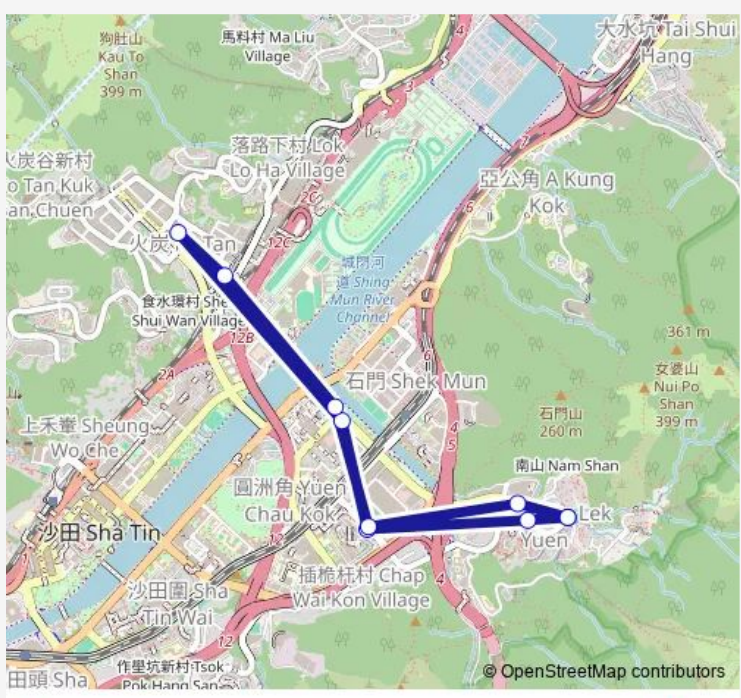

Bus 65K Wong NAI TAU - FO TAN Station (Circular)

[Go to website](#)

**Direction**  
 WONG NAI TAU BUS TERMINUS — WONG NAI TAU BUS TERMINUS

10 stops

[Open route schedule](#)

- WONG NAI TAU BUS TERMINUS
- SIU LEK YUEN ROAD, OUTSIDE KWONG YUEN ESTATE CARPARK
- NGAU PEI SHA STREET, NEAR YU KAN HOUSE, YU CHUI COURT
- SIU LEK YUEN ROAD, NEAR CITY ONE SHATIN BLOCK 25
- AU PUI WAN STREET, NEAR KIN HO INDUSTRIAL BUILDING BLOCK 2|AU PUI WAN STREET, OUTSIDE KINHO INDUSTRIAL BUILDING
- FO TAN MTR STATION BUS TERMINUS
- SIU LEK YUEN ROAD, OUTSIDE SIU LEK YUEN ROAD PLAYGROUND
- NGAU PEI SHA STREET, OPPOSITE YU CHUI COURT|NGAU PEI SHA STREET, OUTSIDE CITIMARK PLAZA
- SIU LEI YUEN ROAD, OUTSIDE CASTELLO|BUS LAY-BY ON SIU LEK YUEN ROAD OPPOSITE KWONG YUEN ESTATE,
- WONG NAI TAU BUS TERMINUS

Route schedule  
 WONG NAI TAU BUS TERMINUS — WONG NAI TAU BUS TERMINUS

Monday	06:05-19:00
Tuesday	06:05-19:00
Wednesday	06:05-19:00
Thursday	06:05-19:00
Friday	06:05-19:00
Saturday	06:05-19:00
Sunday	06:05

**Route info**

Direction: WONG NAI TAU BUS TERMINUS

Stops: 10

Trip Duration: 0 hour 23 min

65K — Wong NAI TAU - FO TAN Station (Circular) **BusMaps**

65K Bus time schedules and route maps are available in an offline PDF at [busmaps.com](https://busmaps.com). Use the [busmaps.com](https://busmaps.com) website to see live bus times, train schedule or subway schedule, and step-by-step directions for all public transit in Sha Tin

The schedule is provided in the local timezone. Times with "(+1)" indicate departures on the next day.

PDF file created on 2025-01-16

2024 BusMaps.com - All Rights Reserved