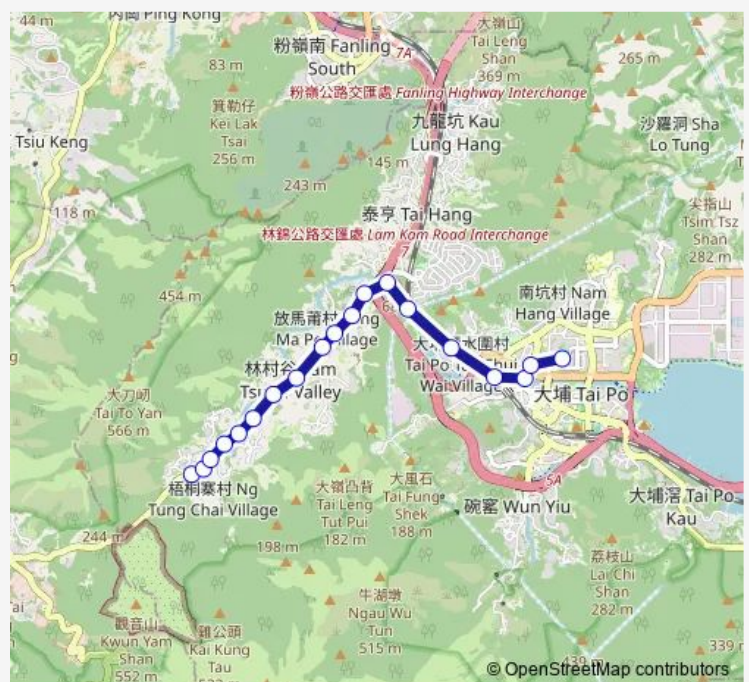

Tuesday 06:55-08:45

Wednesday 06:55-08:45

Thursday 06:55-08:45

Friday 06:55-08:45

Saturday —

Sunday —

### Route info

Direction: [Kmb] NG Tung Chai (PAK Ngau Shek)

Stops: 19

Trip Duration: 0 hour 23 min

■ 65K — NG Tung Chai (PAK Ngau Shek) - TAI PO Central

[Ctb] Ping ON Lane, Ting KOK Road[[Kmb+Ctb] Ping ON Lane TAI PO/<Br>Ping ON Lane, Ting KOK Road[[Kmb] Ping ON Lane TAI Po