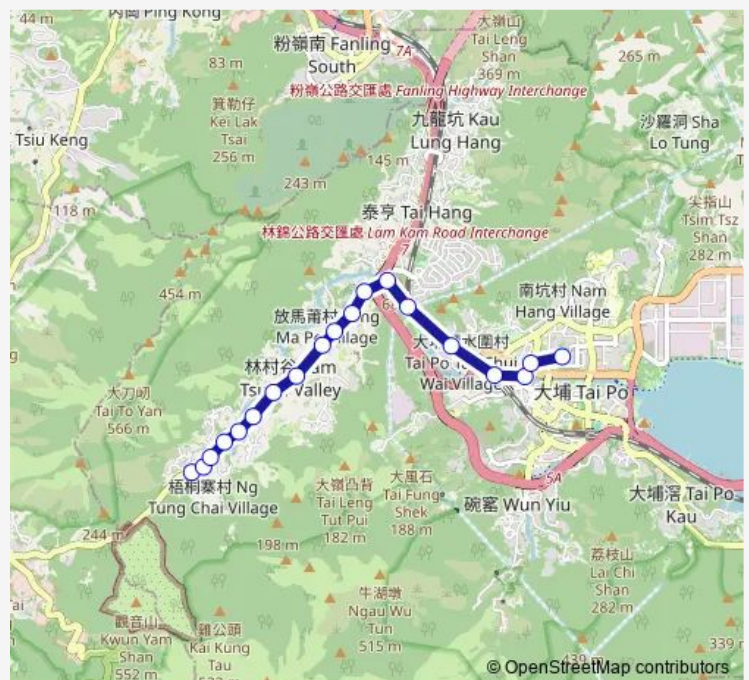

Wednesday 06:55-08:45

Thursday 06:55-08:45

Friday 06:55-08:45

Saturday —

Sunday —

Route info

Direction: [Kmb] NG Tung Chai (PAK Ngau Shek)

Stops: 19

Trip Duration: 0 hour 23 min

■ 65k — NG Tung Chai (PAK Ngau Shek) - TAI PO Central

[Kmb+Ctb] Ping ON Lane TAI PO/
Ping ON Lane, Ting
KOK Road[[Kmb] Ping ON Lane TAI Po

[Kmb+Ctb] TAI PO Central BUS Terminus/
Tai PO
Centre[[Kmb] TAI PO Central BUS Terminus][Lwb] TAI PO
Central BUS Terminus