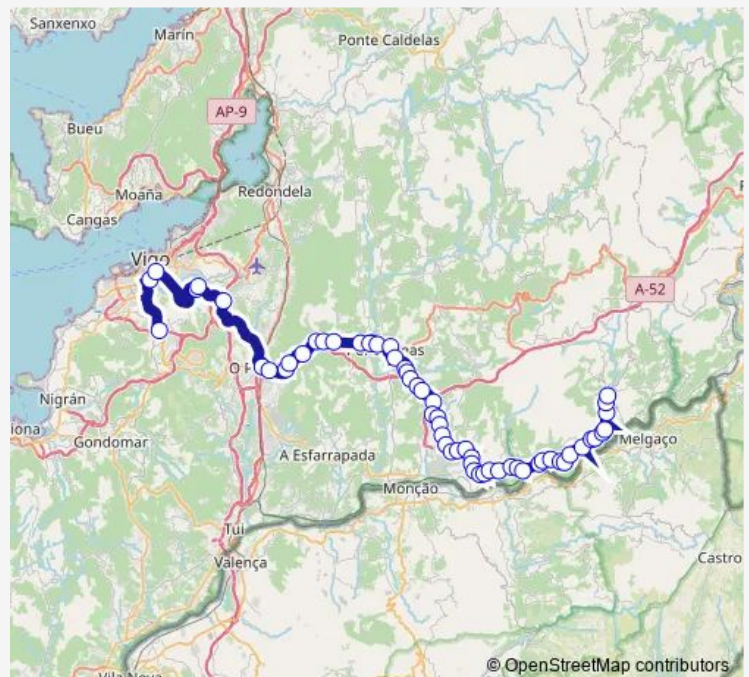

Ponteareas E.A.

Alto A Gloria

S.Mateo Manga

Route schedule

Hospital Álvaro Cunqueiro — A Hermida

Monday 15:20

Tuesday 15:20

Wednesday 15:20

Thursday 15:20

Friday 15:20

Saturday —

Sunday —

Route info

Direction: Hospital Álvaro Cunqueiro

Stops: 58

Trip Duration: 1 hour 38 min

■ Xg888060 — A Hermida-Hospital Álvaro Cunqueiro

San Mateo

San Mateo Capilla

Recta

Lira

Leirado Queimadiña

Leirado

Leirado Iglesia