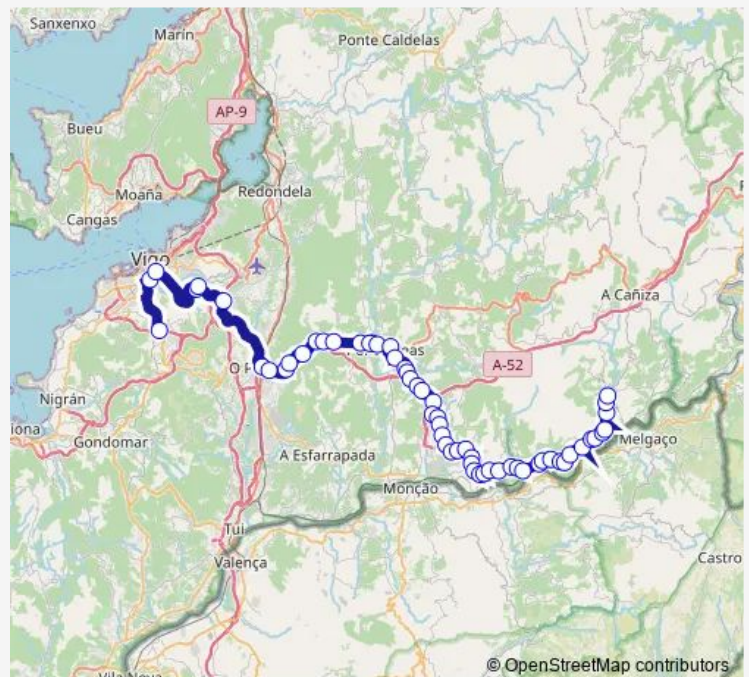

Thursday —

Friday 15:20

Saturday —

Sunday —

Route info

Direction: Hospital Álvaro Cunqueiro

Stops: 58

Trip Duration: 1 hour 38 min

XG888060 — A Hermida-Hospital Álvaro Cunqueiro

BusMaps

San Mateo

San Mateo Capilla

Recta

Lira

Leirado Queimadiña

Leirado