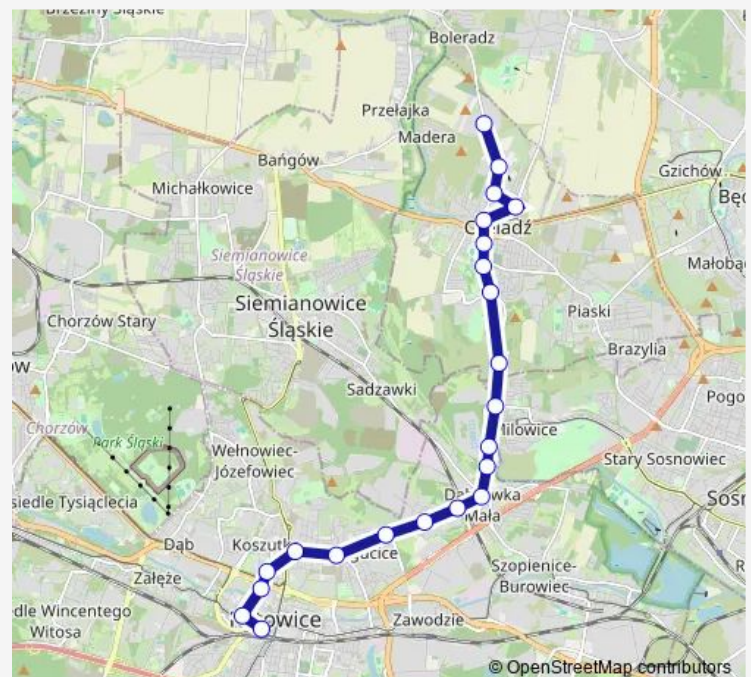

Direction

Katowice Dworzec — Czeladź Wojkowicka Pętla

22 stops

[Open route schedule](#)

Katowice Dworzec

Katowice Plac Wolności

Katowice Sokolska

Katowice Chorzowska

Czeladź Szpital

Route schedule

Katowice Dworzec — Czeladź Wojkowicka Pętla

Monday 00:40-03:40

Tuesday 00:40-03:40

Wednesday 00:40-03:40

Thursday 00:40-03:40

Friday 00:40-03:40

Saturday 00:40-03:40

Sunday 00:40-03:40

Route info

Direction: Katowice Dworzec

Stops: 22

Trip Duration: 0 hour 33 min

911n Bus time schedules and route maps are available in an offline PDF at busmaps.com. Use the busmaps.com website to see live bus times, train schedule or subway schedule, and step-by-step directions for all public transit in Katowice