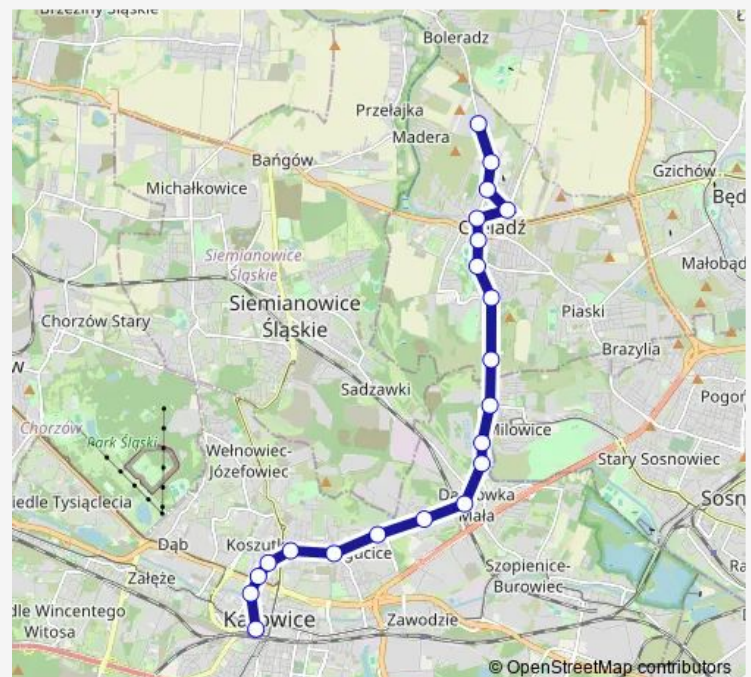

Bus 911n

[Go to website](#)

Direction

Czeladź Wojkowicka Pętla — Katowice Dworzec

21 stops

[Open route schedule](#)

Czeladź Wojkowicka Pętla

Czeladź Szpital

Czeladź Tuwima

Czeladź Zespół Szkół

Czeladź Stare Miasto

Czeladź Urząd Miasta

Czeladź Park

Czeladź Reymonta

Czeladź Józefów

Milowice Most

Dąbrowka Mała Milowicka

Dąbrowka Mała Oczyszczalnia

Dąbrowka Mała Ośrodek Zdrowia

Dąbrowka Mała Le Ronda

Bogucice Cmentarz

Bogucice Kościół

Koszutka Katowicka

Koszutka Morcinka

Katowice Chorzowska

Katowice Sokolska

Katowice Dworzec

Route schedule

Czeladź Wojkowicka Pętla — Katowice Dworzec

Monday 01:14-04:14

Tuesday 01:14-04:14

Wednesday 01:14-04:14

Thursday 01:14-04:14

Friday 01:14-04:14

Saturday 01:14-04:14

Sunday 01:14-04:14

Route info

Direction: Czeladź Wojkowicka Pętla

Stops: 21

Trip Duration: 0 hour 35 min

911n

BusMaps