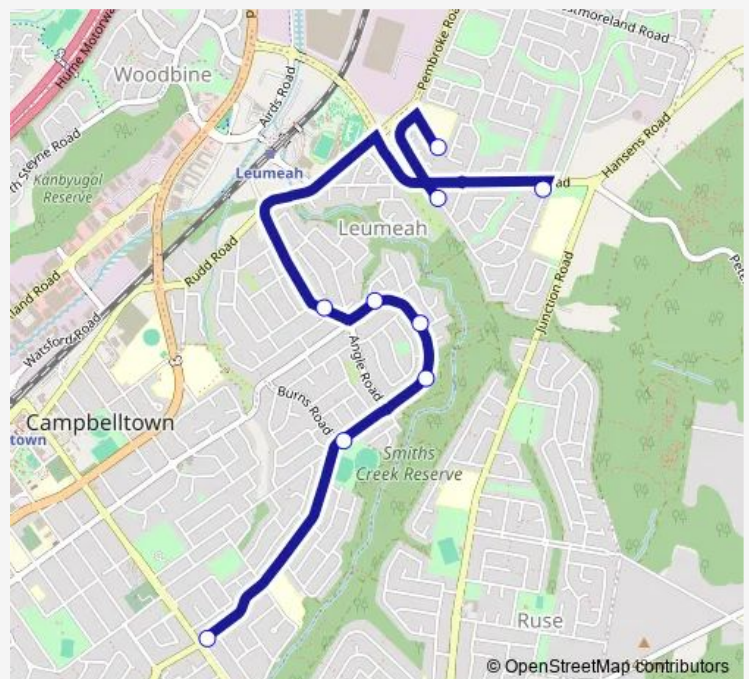

School Bus 5544 Leumeah PS to Waminda Ave

[Go to website](#)

**Direction**

Leumeah Public School, Burrendong Rd — Waminda Av Before Broughton St

9 stops

[Open route schedule](#)

Leumeah Public School, Burrendong Rd

Wyangala Cres Before Parkhill Av

Wyangala Cres Before Leumeah Rd

O'Sullivan Rd Opp Turrimetta Av

Carrington Cct At Abercrombie St

Carrington Cct At Faraday Rd

Carrington Cct Opp Stephenson St

Waminda Oval, Macquarie Av

Waminda Av Before Broughton St

Route schedule

Leumeah Public School, Burrendong Rd — Waminda Av Before Broughton St

Monday	14:59
Tuesday	14:59
Wednesday	14:59
Thursday	14:59
Friday	14:59
Saturday	—
Sunday	—

Route info

Direction: Leumeah Public School, Burrendong Rd

Stops: 9

Trip Duration: 0 hour 15 min

5544 — Leumeah PS to Waminda Ave

5544 School Bus time schedules and route maps are available in an offline PDF at [busmaps.com](https://busmaps.com). Use the [busmaps.com](https://busmaps.com) website to see live bus times, train schedule or subway schedule, and step-by-step directions for all public transit in Liverpool