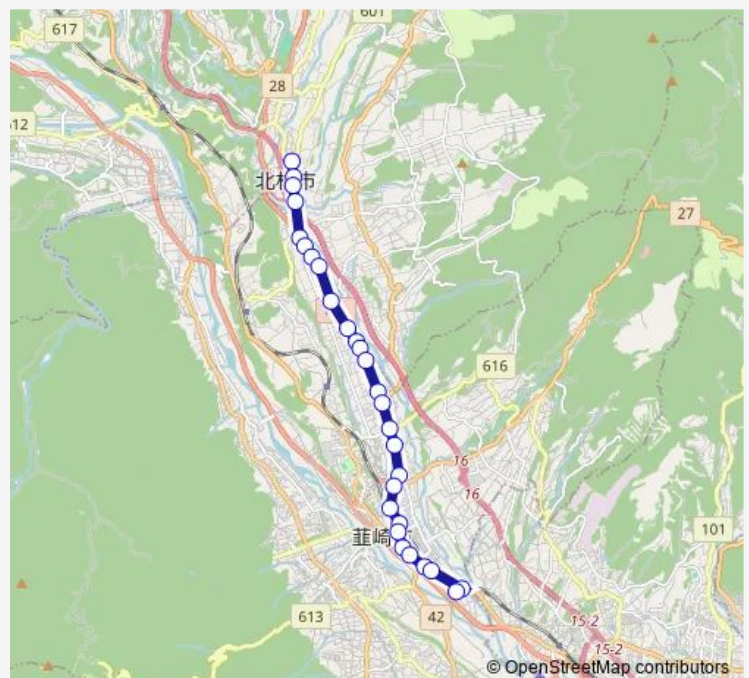

Route schedule

百観音 — 葦崎営業所

Monday	06:50
Tuesday	06:50
Wednesday	06:50
Thursday	06:50
Friday	06:50
Saturday	—
Sunday	—

Route info

Direction: 百観音

Stops: 28

Trip Duration: 0 hour 30 min

葦崎高校