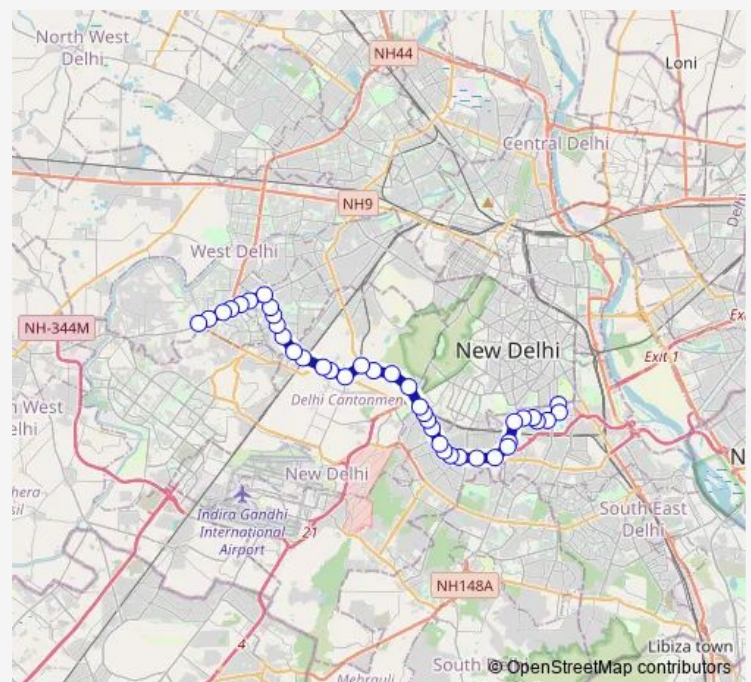

Satya Niketan

Arsd College (Dhaura Kuan)

Dhaura Kuan

Route schedule

Sunehari Pulla Depot / Jawahar Lal Nehru Stadium Terminal — Uttam Nagar Terminal

Monday 07:00-21:14

Tuesday 07:00-21:14

Wednesday 07:00-21:14

Thursday 07:00-21:14

Friday 07:00-21:14

Saturday 07:00-21:14

Sunday 07:00-21:14

Route info

Direction: Sunehari Pulla Depot / Jawahar Lal Nehru Stadium Terminal

Stops: 39

Trip Duration: 1 hour 29 min