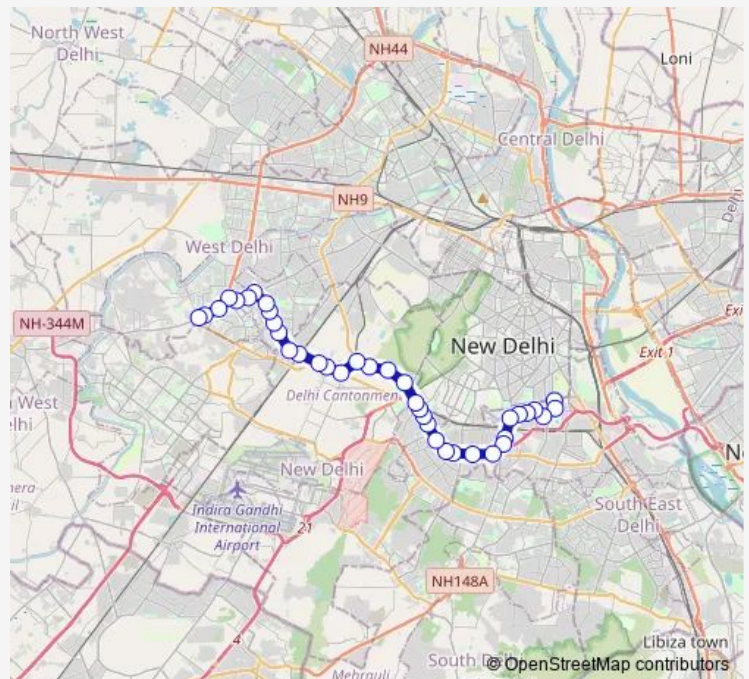

Arsd College (Dhaura Kuan)

Dhaura Kuan

RR Line

Route schedule

Sunehari Pulla Depot / Jawahar Lal Nehru Stadium Terminal — Uttam Nagar Terminal

Monday 07:14-21:46

Tuesday 07:14-21:46

Wednesday 07:14-21:46

Thursday 07:14-21:46

Friday 07:14-21:46

Saturday 07:14-21:46

Sunday 07:14-21:46

Route info

Direction: Sunehari Pulla Depot / Jawahar Lal Nehru Stadium Terminal

Stops: 38

Trip Duration: 1 hour 29 min