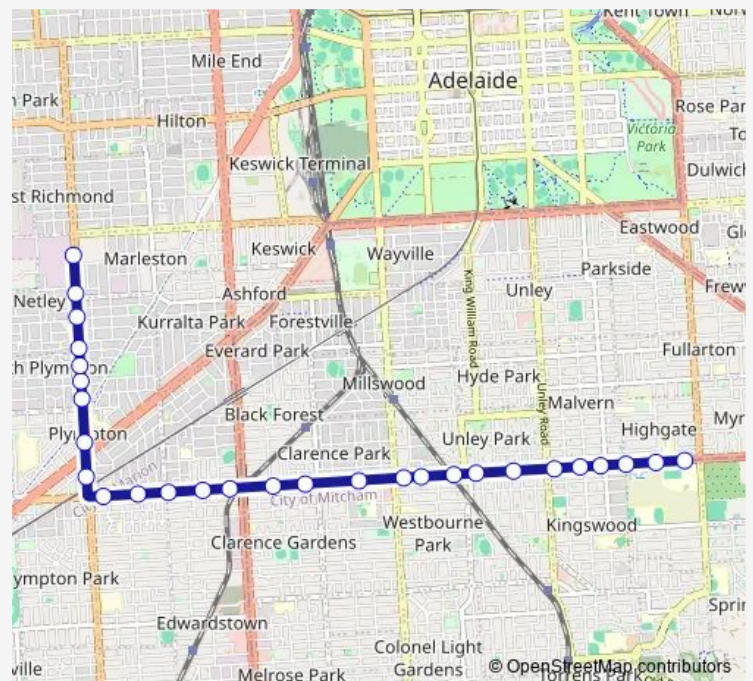

Stop 180 Cross Rd - South side

Stop 181 Cross Rd - South side

Stop 182 Cross Rd - South side

Stop 183 Cross Rd - South side

Stop 12 Marion Rd - West side

Stop 11 Marion Rd - West side

Route schedule

Stop 165 Cross Rd - South side — Stop 8G Marion Rd - West side

Monday 15:33

Tuesday 15:33

Wednesday 14:43

Thursday 15:33

Friday 15:33

Saturday —

Sunday —

Route info

Direction: Stop 165 Cross Rd - South side

Stops: 28

Trip Duration: 0 hour 39 min

100N — Urrbrae Agriculture High School to Netley

Stop 10 Marion Rd - West side

Stop 9C Marion Rd - West side

Stop 9B Marion Rd - West side

Stop 9A Marion Rd - West side

Stop 9 Marion Rd - West side

Stop 8H Marion Rd - West side

Stop 8G Marion Rd - West side

100N Bus time schedules and route maps are available in an offline PDF at busmaps.com. Use the busmaps.com website to see live bus times, train schedule or subway schedule, and step-by-step directions for all public transit in Adelaide