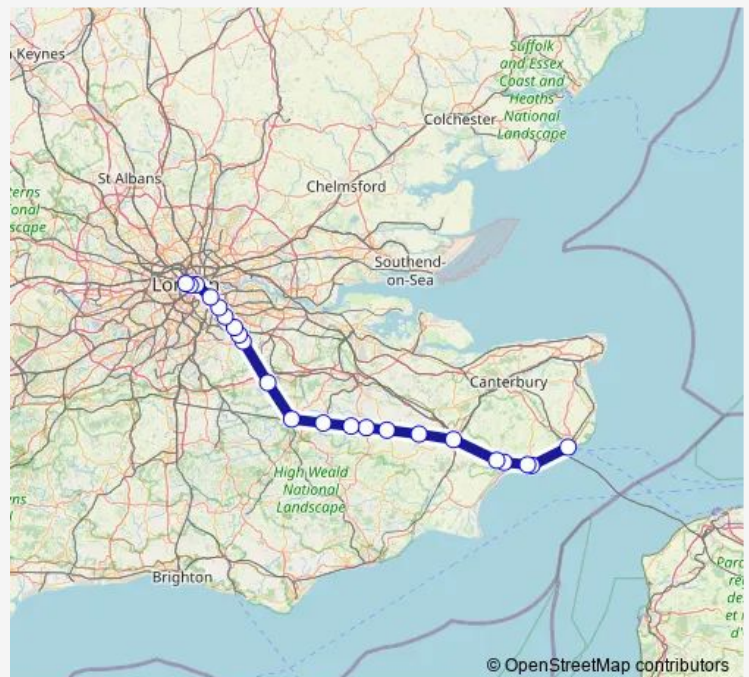

Rail Se:Dvp->Chx SE train service from DVP to Chx

[Go to website](#)

Direction

Dover Priory — London Charing Cross

22 stops

[Open route schedule](#)

Dover Priory

Folkestone Central

Folkestone West

Sandling

Westenhanger

Ashford International

Pluckley

Headcorn

Staplehurst

Marden

New Cross

London Bridge

London Waterloo East

Route schedule

Dover Priory — London Charing Cross

Monday 05:00-07:00

Tuesday 07:00

Wednesday 07:00

Thursday 07:00

Friday 07:00

Saturday 04:58-20:58

Sunday 07:58-21:00

Route info

Direction: Dover Priory

Stops: 22

Trip Duration: 1 hour 54 min