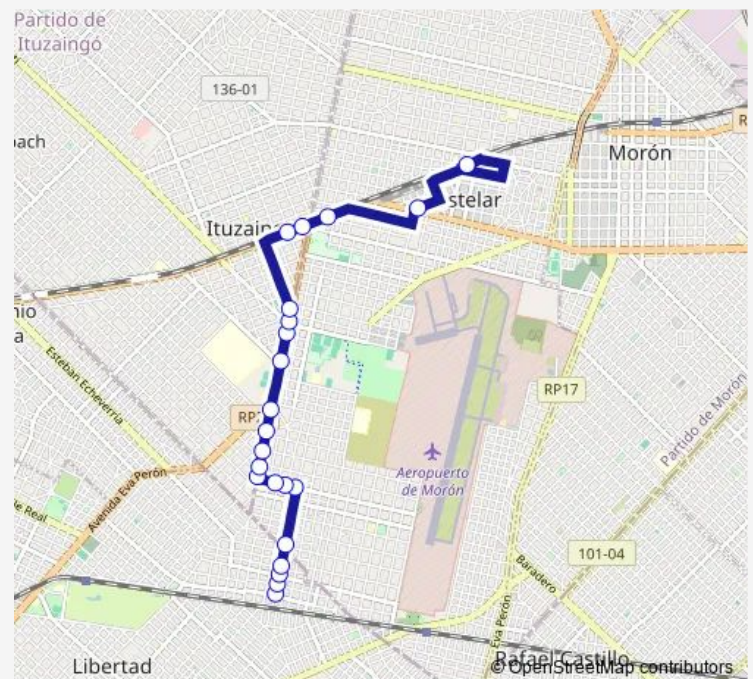

### Direction

Gamboa 715-799 — Avenida Rivadavia 20031-20099

22 stops

[Open route schedule](#)

Gamboa 715-799

Gamboa 685

Gamboa 515

Gamboa 415-499

Blas Parera 1499-1599

BLAS PARERA 1085

Blas Parera 803-891

Ruta Provincial 21 711-799

Blas Parera 649-699

Avenida Rivadavia 21501-21599

Avenida Rivadavia 21301-21399

Avenida Rivadavia 21001-21099

### Route schedule

Gamboa 715-799 — Avenida Rivadavia 20031-20099

Monday 00:24-23:30

Tuesday 00:24-23:30

Wednesday 00:24-23:30

Thursday 00:24-23:30

Friday 00:24-23:30

Saturday 00:24-23:30

### Route info

Direction: Gamboa 715-799

Stops: 22

Trip Duration: 0 hour 29 min

321A — Jpbsas321

BusMaps

321A Bus time schedules and route maps are available in an offline PDF at [busmaps.com](https://busmaps.com). Use the [busmaps.com](https://busmaps.com) website to see live bus times, train schedule or subway schedule, and step-by-step directions for all public transit in Ituzaingó