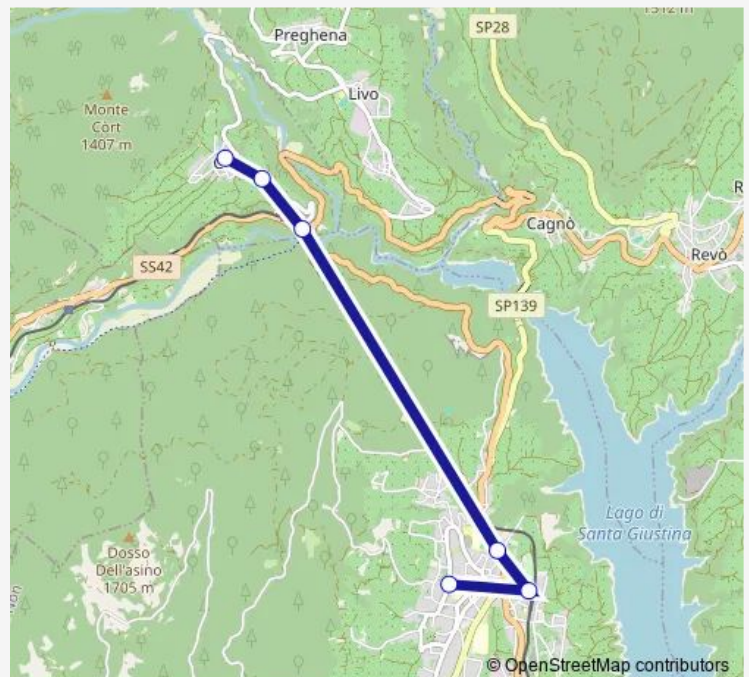

Thursday 07:18-17:26

Friday 07:18-17:26

Saturday 07:18-17:26

Sunday —

Route info

Direction: Cis

Stops: 6

Trip Duration: 0 hour 19 min

■ B633 — Cles - Mostizzolo - Cis

Direction

Cles. Autostazione — Cis

5 stops

[Open route schedule](#)

Cles. Autostazione

Cles. Piazza Fiera

Mostizzolo. Bivio