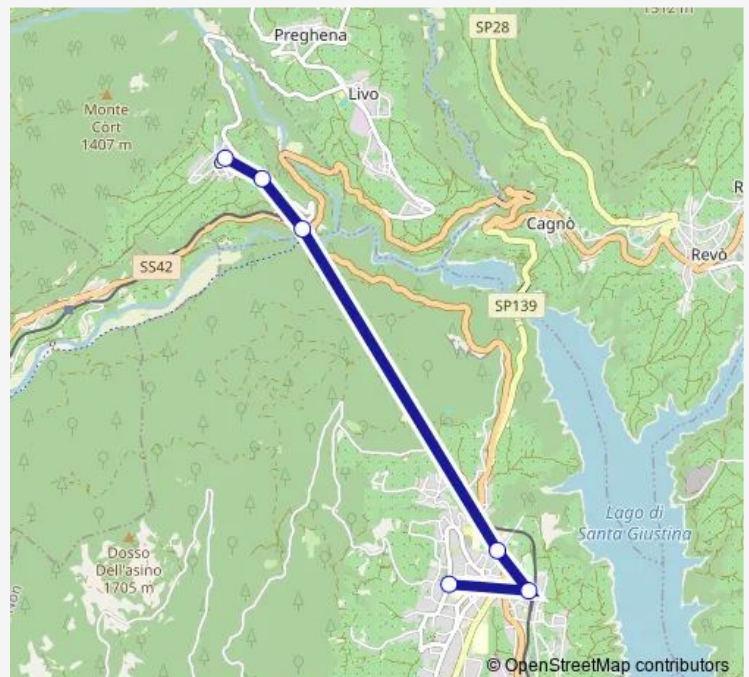

Wednesday 07:18-17:26

Thursday 07:18-17:26

Friday 07:18-17:26

Saturday 07:18-17:26

Sunday —

Route info

Direction: Cis

Stops: 6

Trip Duration: 0 hour 19 min

■ B633 — Cles - Mostizzolo - Cis

Direction

Cles. Autostazione — Cis

5 stops

[Open route schedule](#)

Cles. Autostazione

Cles. Piazza Fiera

Mostizzolo. Bivio

Cis-Sud

Cis

Route schedule

Cles. Autostazione — Cis

Monday	07:02-17:10
Tuesday	07:02-17:10
Wednesday	07:02-17:10
Thursday	07:02-17:10
Friday	07:02-17:10
Saturday	13:10-17:10
Sunday	—

Route info